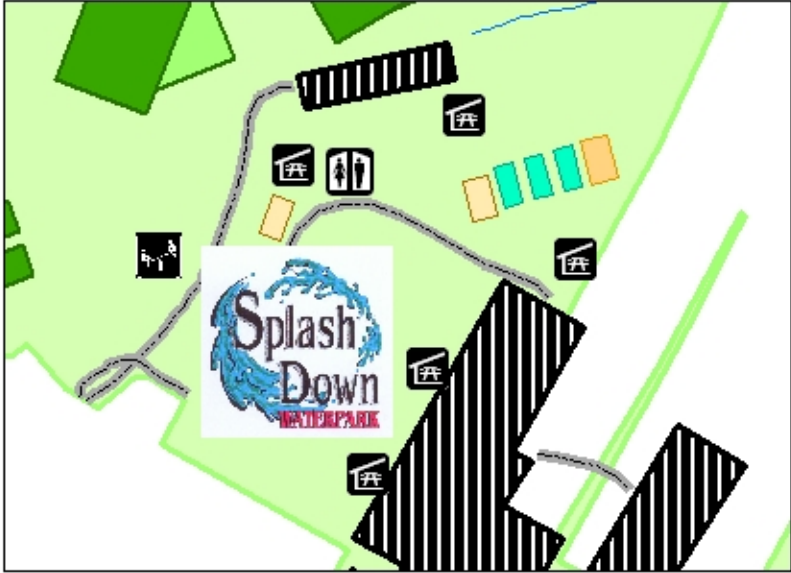

Ben Lomond Regional Park

7500 Ben Lomond Drive
 Manassas, VA 20109

Gainesville District

- Restrooms
- Playground
- Pavilion
- Trails
- Tennis Courts
- Basketball Courts
- Volleyball
- Diamond Fields
- Parking
- Rectangle Fields
- Stream