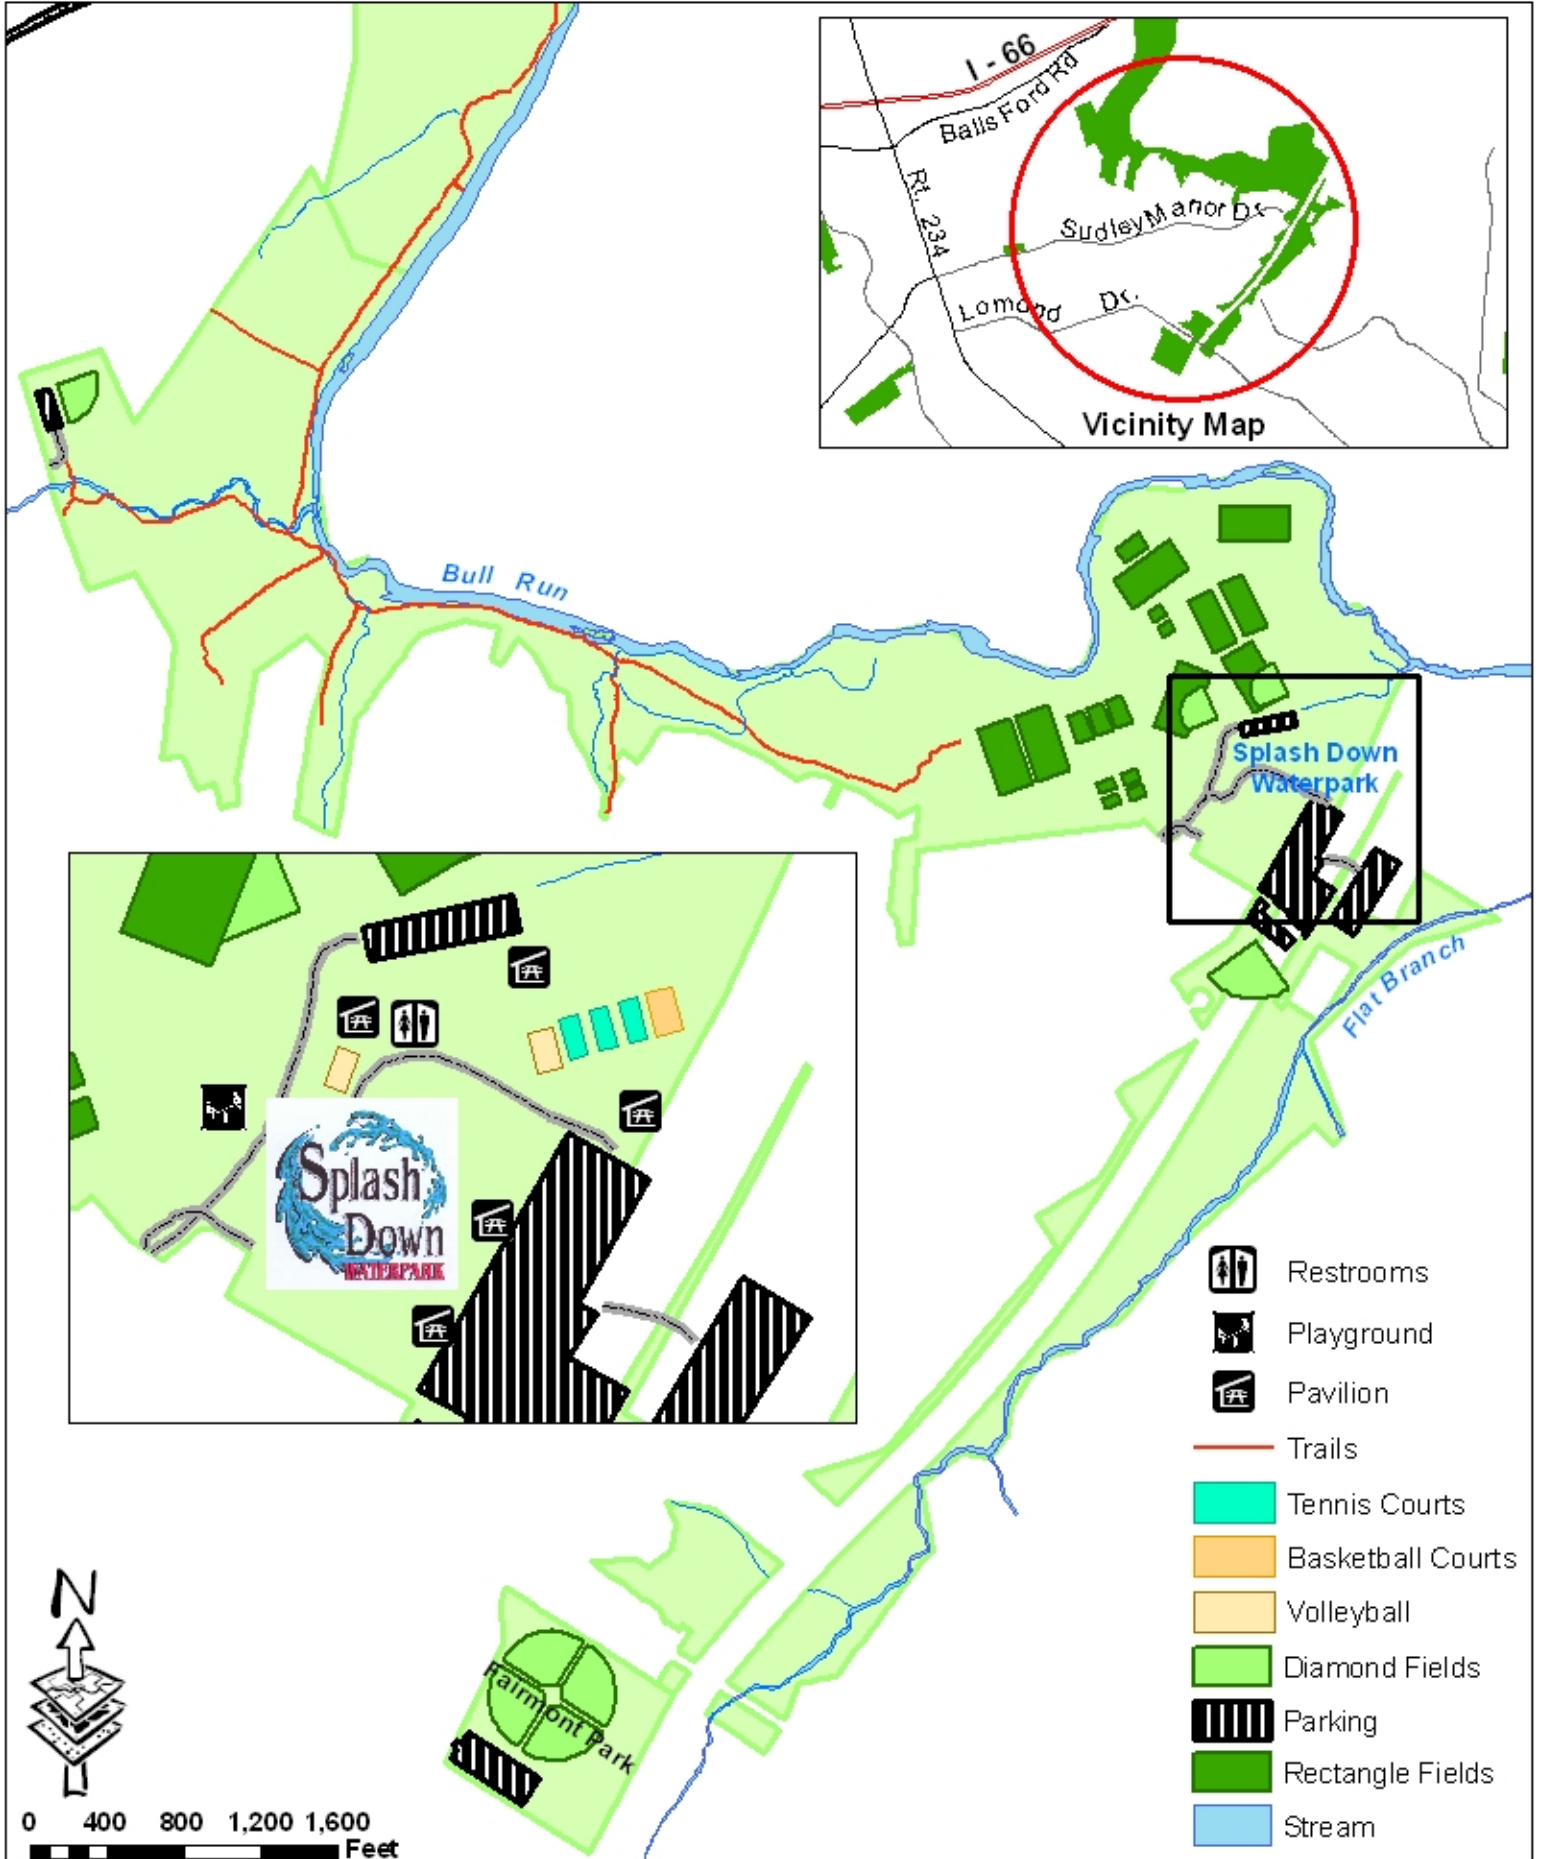

Ben Lomond Regional Park

7500 Ben Lomond Drive
 Manassas, VA 20109

Gainesville District

- Restrooms
- Playground
- Pavilion
- Trails
- Tennis Courts
- Basketball Courts
- Volleyball
- Diamond Fields
- Parking
- Rectangle Fields
- Stream