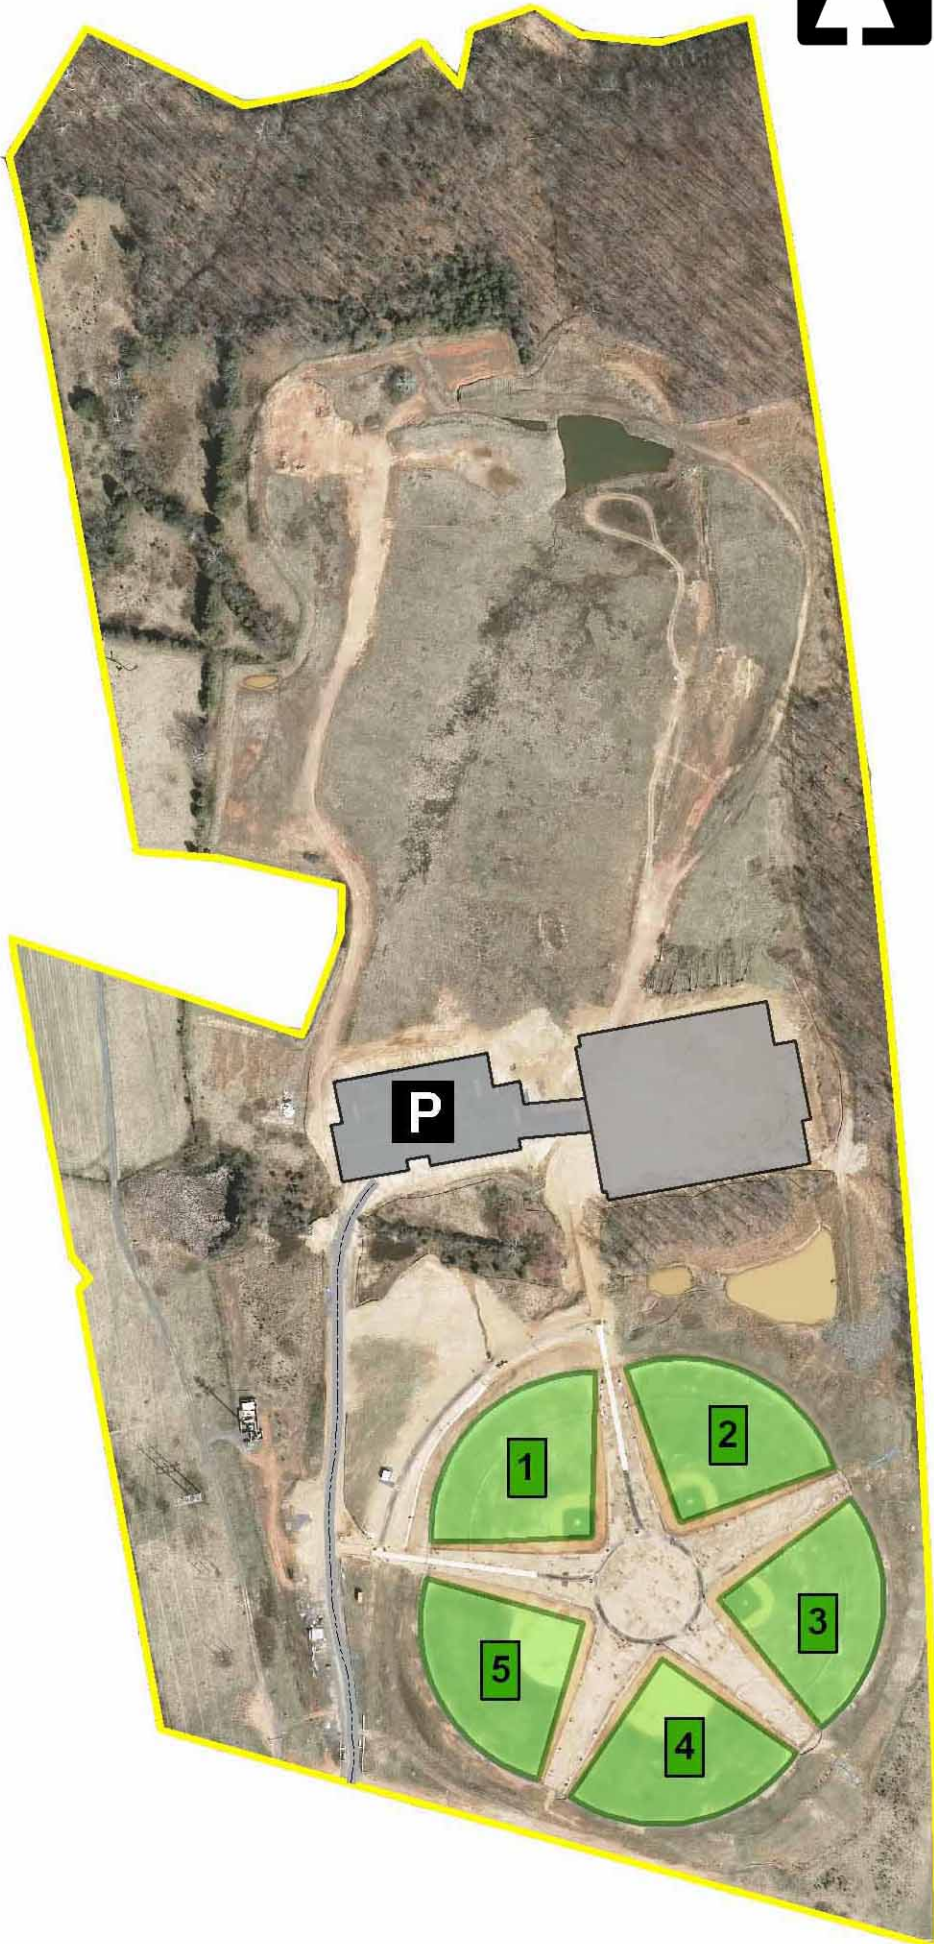

A Prince William County
Park Authority Facility

Catharpin Park

4805 Sudley Rd,
Catharpin, VA 20143

Fields --#/Type

- | | | | |
|---|---|---|----------|
| 1 | 2 | 3 | Baseball |
| | 4 | 5 | Softball |