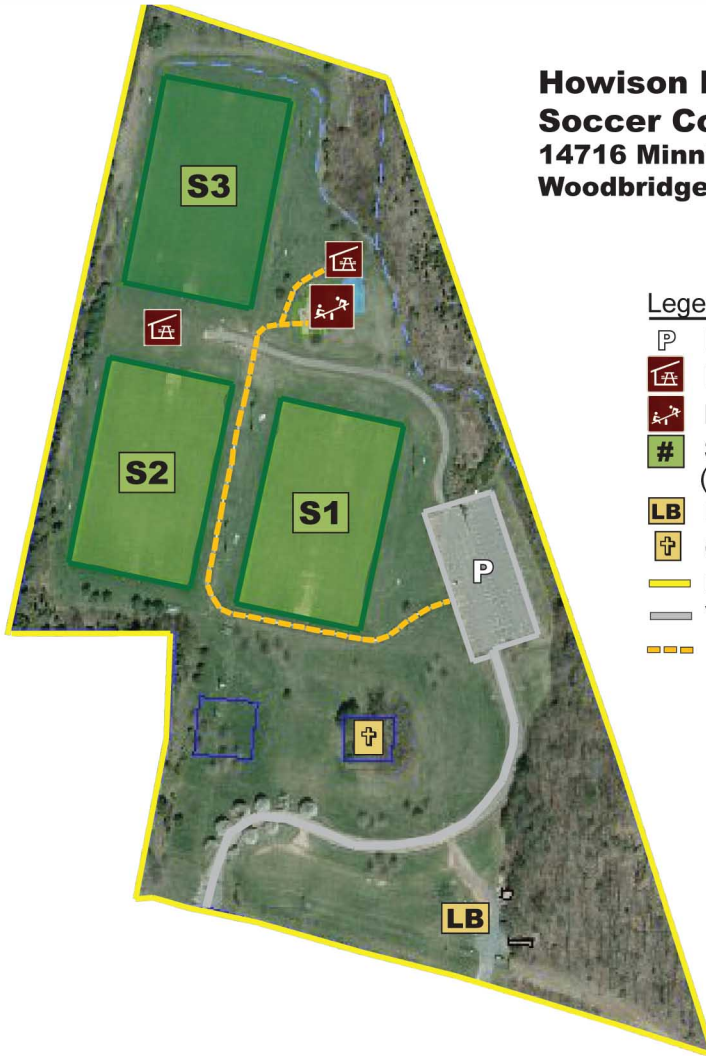

**Howison Homestead  
Soccer Complex**  
14716 Minnieville Road  
Woodbridge, VA 22191

Legend

-  Parking
-  Picnic Pavilions
-  Playground
-  Soccer Field/Field #  
(Field #3 is artificial turf)
-  League Building
-  Cemetery
-  Property Boundary
-  Vehicular Access
-  Internal Paths/Sidewalk

Notes:

Drawing is not to scale. For general informational purposes only.  
Parcel information from County Mapper GIS database.