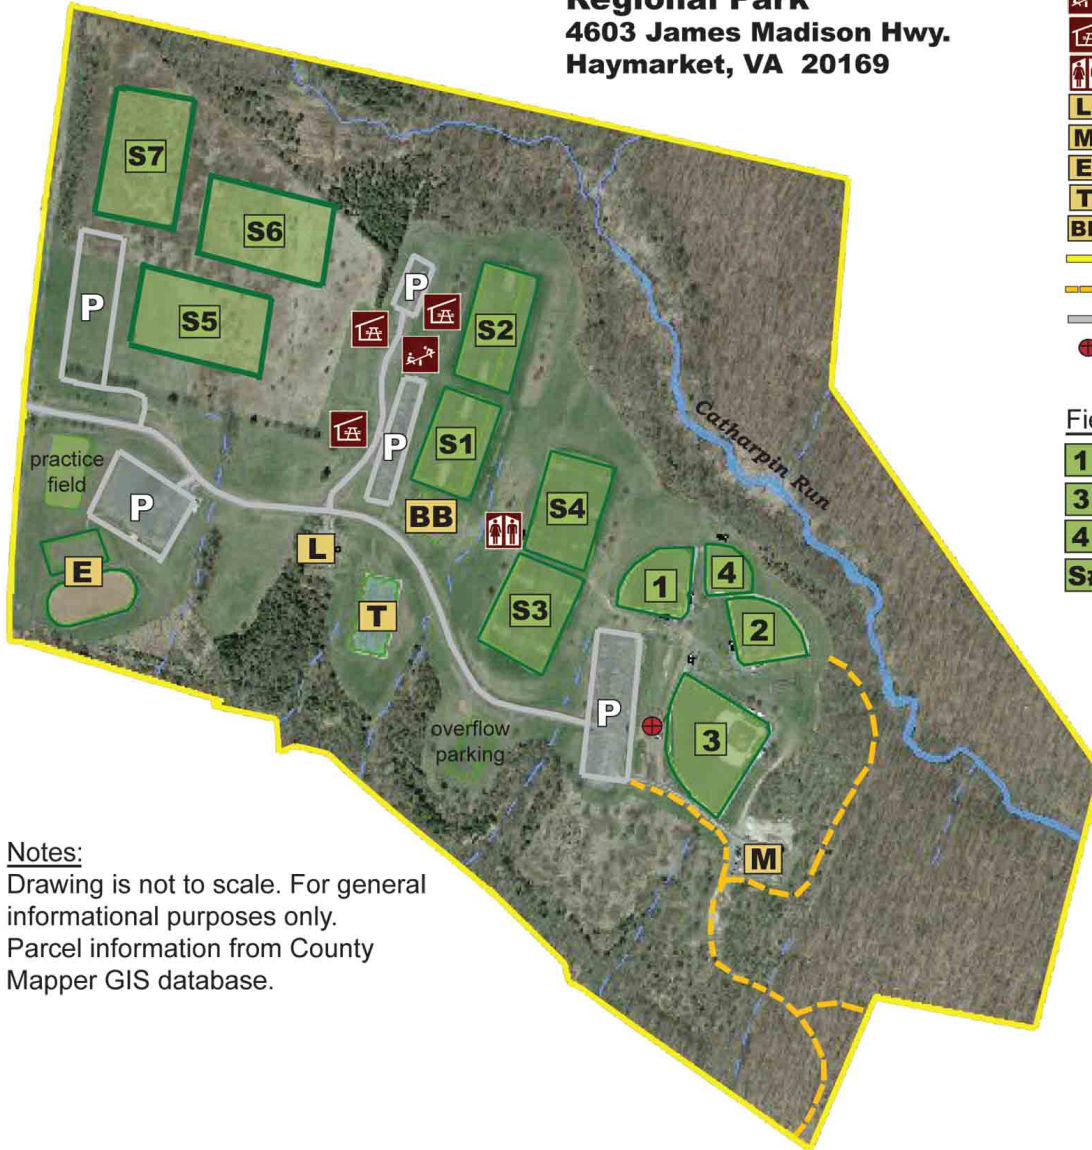

**James S. Long
Regional Park**
4603 James Madison Hwy.
Haymarket, VA 20169

Legend

- Parking
- Playground
- Picnic Pavilion
- Restroom
- Mini Library
- Maintenance Facility
- Equestrian Ring/Riding Area
- Tennis Courts
- Basketball Courts
- Property Boundary
- Informal Hiking Trail (not blazed)
- Vehicular Access
- Telecommunications Facility

Fields -- Field #/Type

- Little League
- Baseball
- T-Ball
- Soccer

Notes:

Drawing is not to scale. For general informational purposes only. Parcel information from County Mapper GIS database.