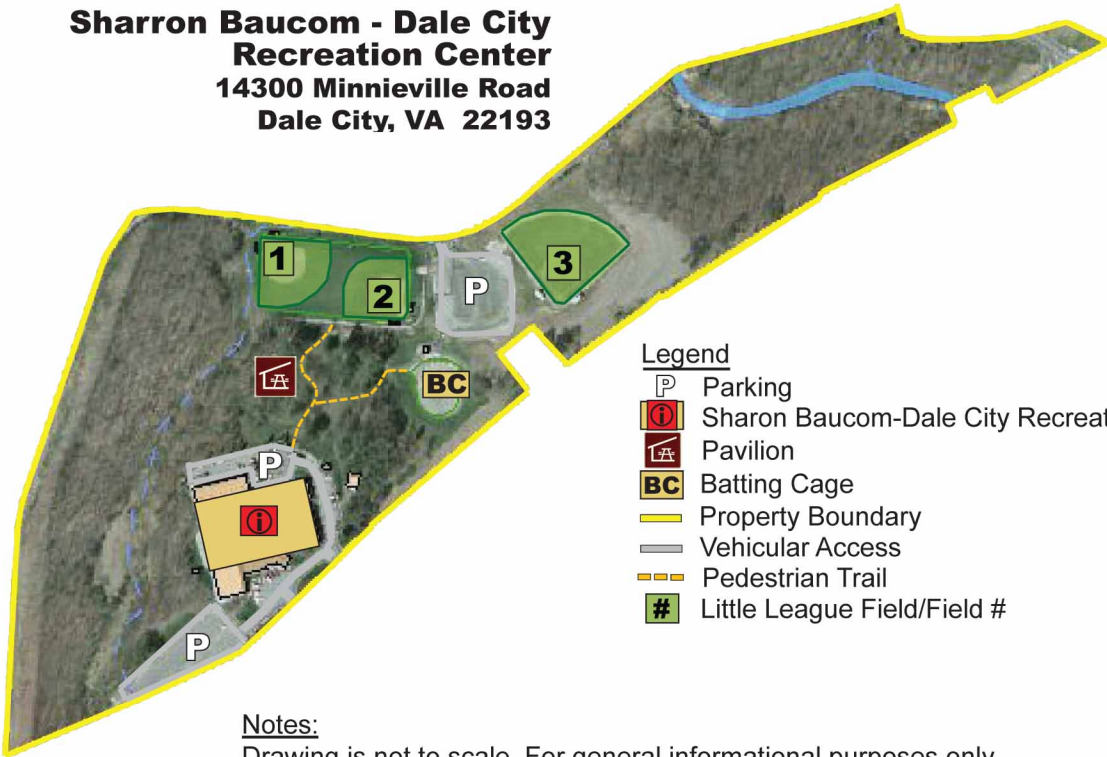

A Prince William County Park Authority Facility

www.pwcparks.org

Sharron Baucom - Dale City Recreation Center 14300 Minnieville Road Dale City, VA 22193

Legend

- Parking
- Sharon Baucom-Dale City Recreation Center
- Pavilion
- Batting Cage
- Property Boundary
- Vehicular Access
- Pedestrian Trail
- Little League Field/Field #

Notes:

Drawing is not to scale. For general informational purposes only.
Parcel information from County Mapper GIS database.