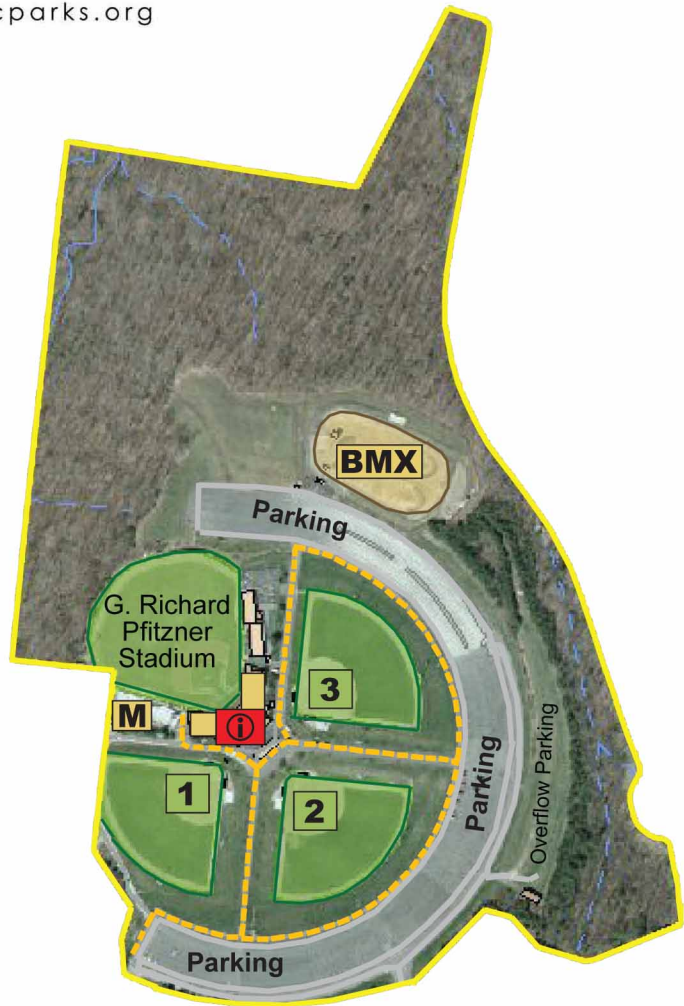

A Prince William County Park Authority Facility

www.pwcparks.org

PWC Stadium Complex 7 County Complex Court Prince William, VA 22192

Legend

-  Stadium Box Office/Concessions
-  Maintenance Facility
-  BMX Track
-  Softball Field/Field #
-  Property Boundary
-  Vehicular Access
-  Internal Sidewalks/Paths

Notes:

Drawing is not to scale. For general informational purposes only.
Parcel information from County Mapper GIS database.