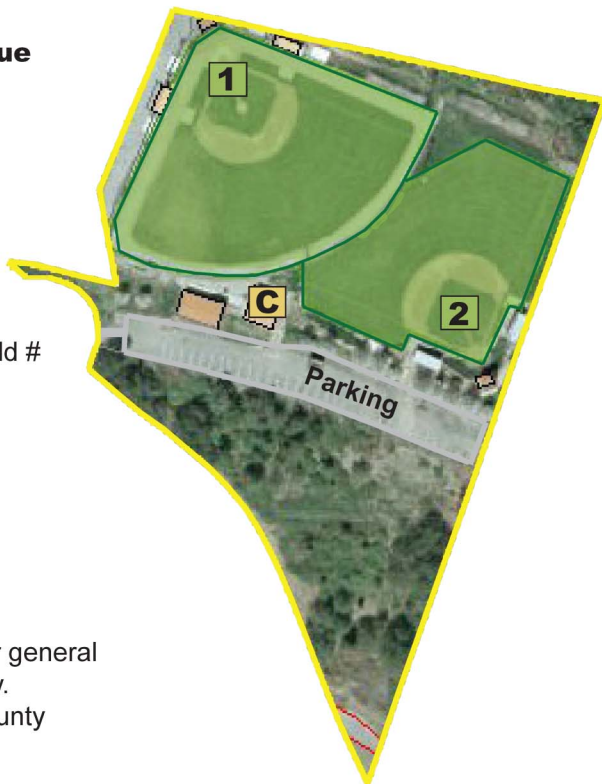

Turley Fields

15011 Birchdale Avenue

Dale City, VA 22193

Legend

- Concession Building
- Little League Field/Field #
- Property Boundary
- Vehicular Access

Notes:

Drawing is not to scale. For general informational purposes only.

Parcel information from County Mapper GIS database.