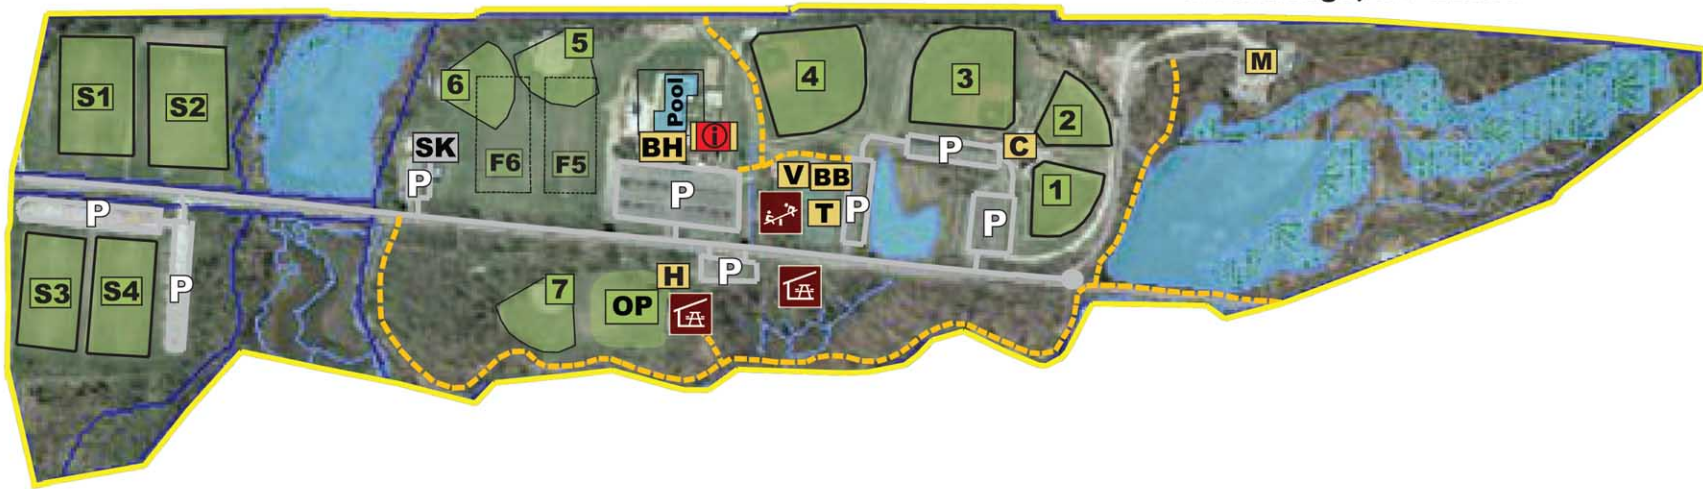

A Prince William County Park Authority Facility

www.pwcparks.org

Veterans Memorial Park

14300 Veterans Drive

Woodbridge, VA 22191

Legend

- Parking
- Playground
- Picnic Pavilion
- Tennis Courts
- Volleyball Court
- Horseshoe Pits
- Basketball Court
- Bathhouse
- Maintenance Facility
- Concession/League Building
- Property Boundary
- Vehicular Access
- Walking/Nature Trail

Fields -- Field #/Type

- Little League
- Baseball
- Softball
- Soccer
- Football (Overlapping)
- Open Play Area

Other Amenities

- Recreation Center (w/restrooms)
- Pool Area
- Skateboard Park

Notes:

Drawing is not to scale. For general informational purposes only. Parcel information from County Mapper GIS database.