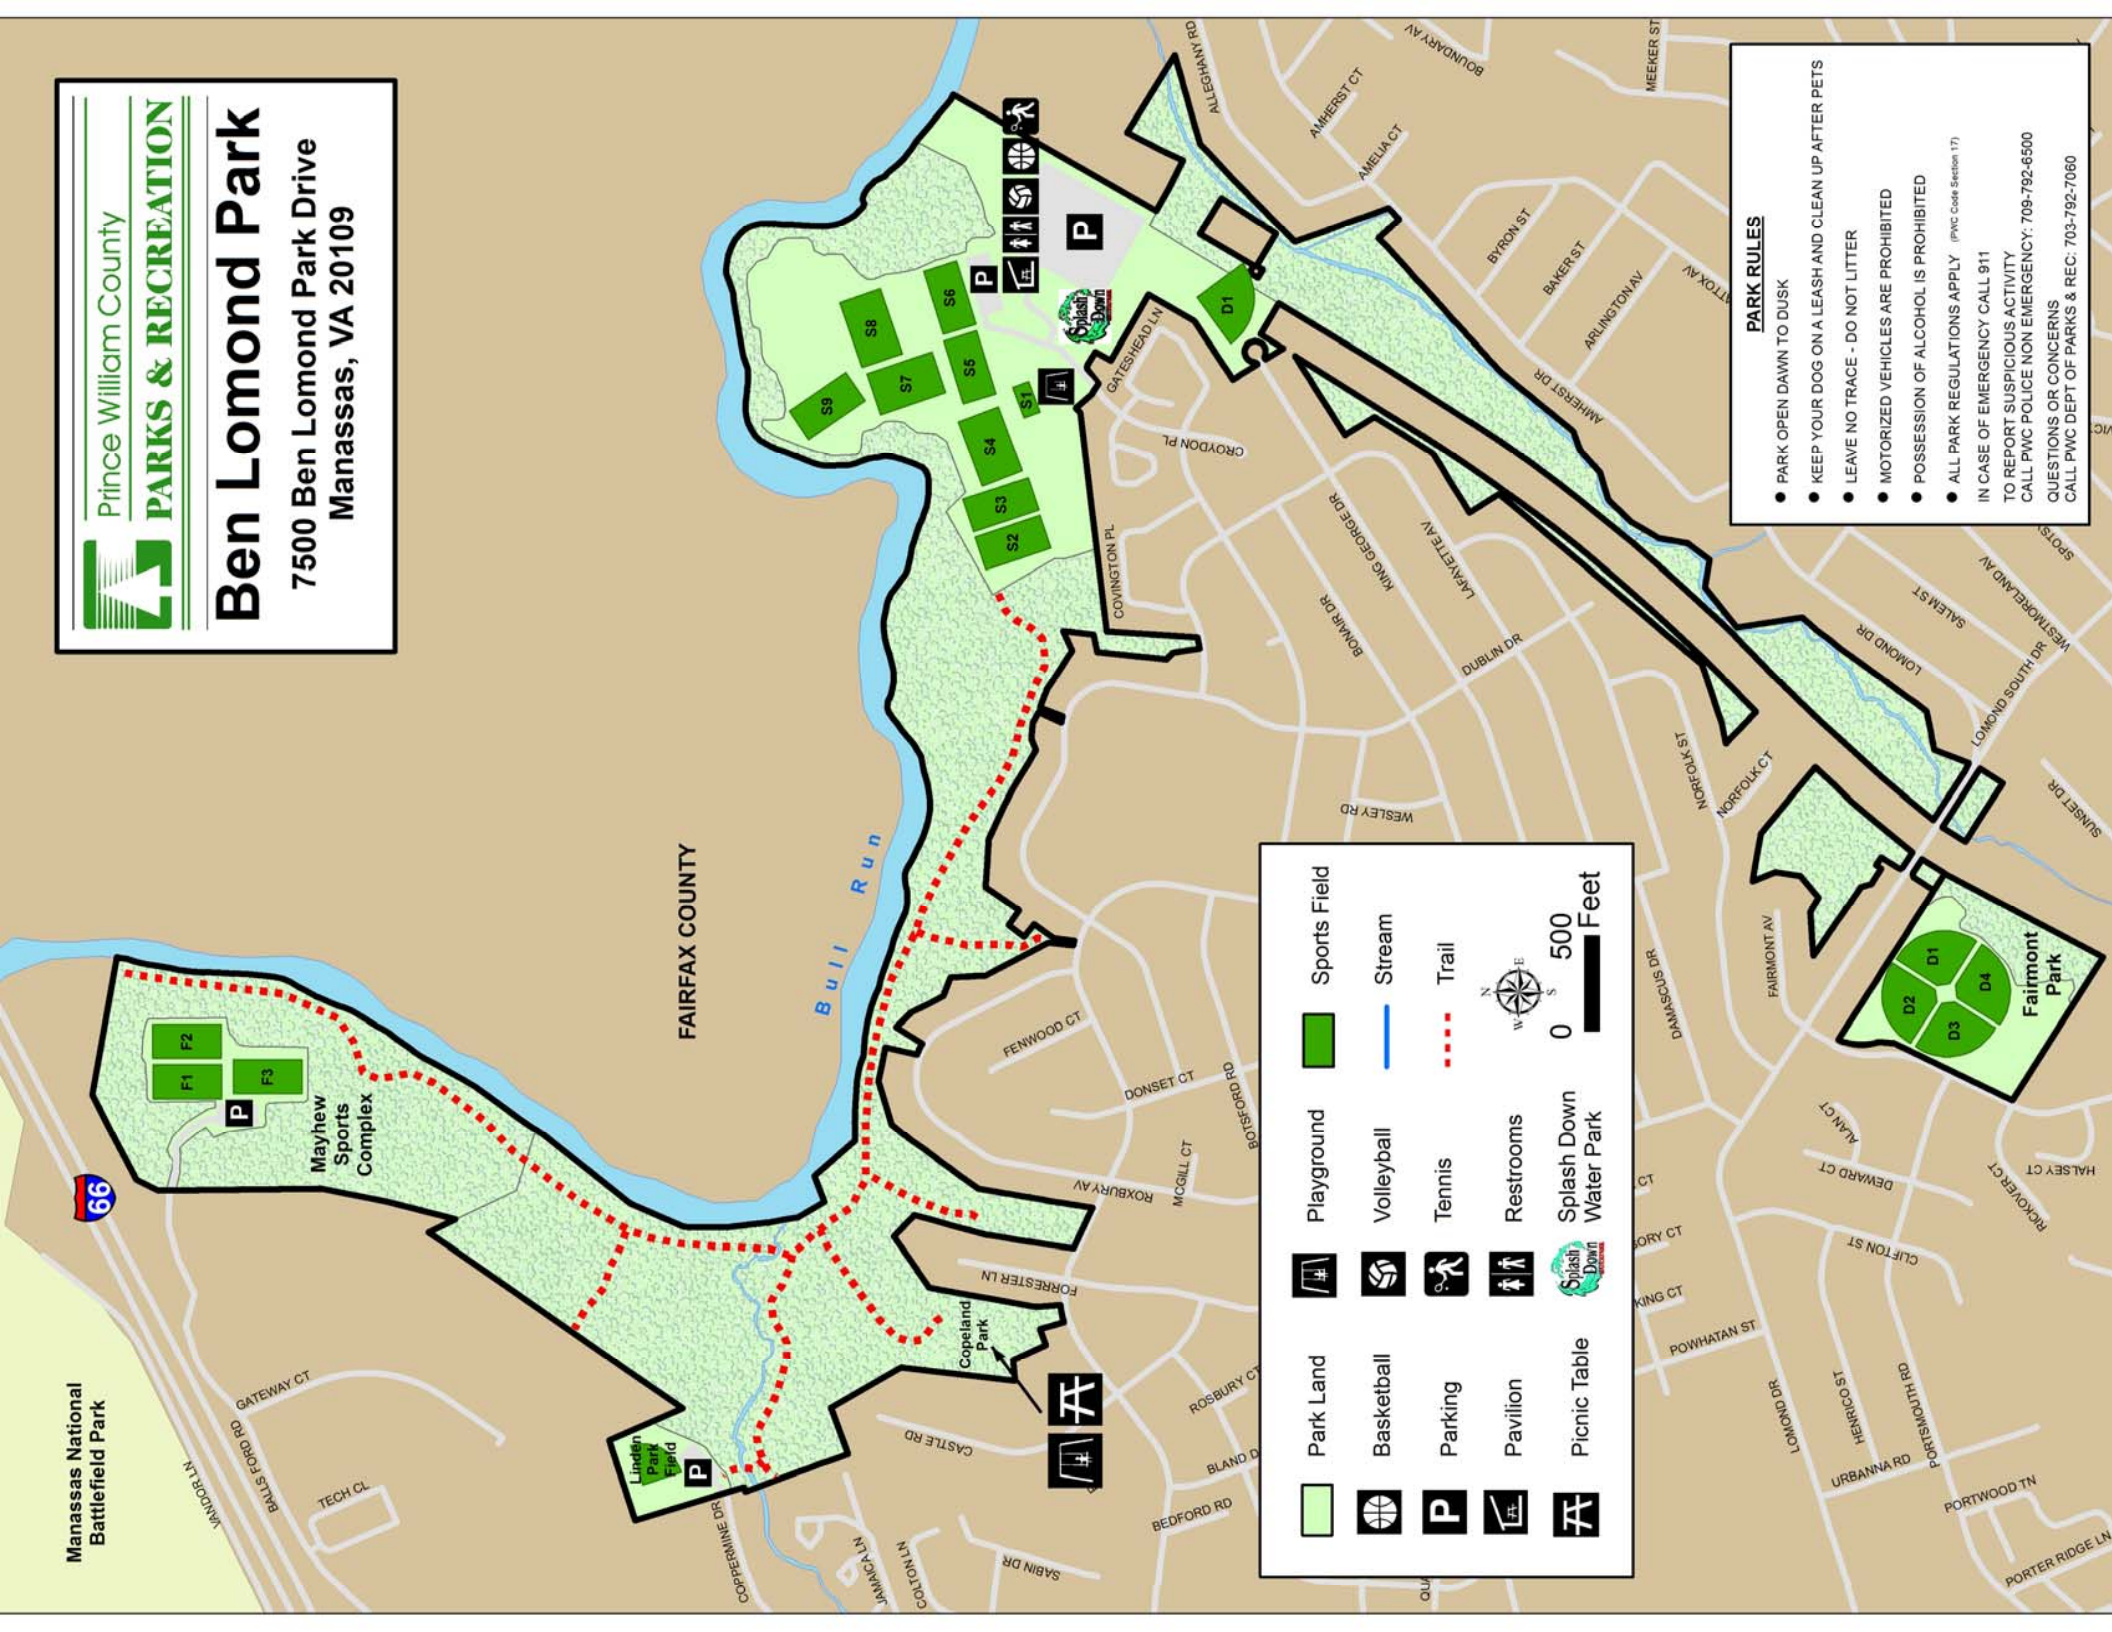

Manassas National Battlefield Park

Prince William County

**PARKS & RECREATION**

# Ben Lomond Park

7500 Ben Lomond Park Drive  
Manassas, VA 20109

	Park Land		Sports Field
	Basketball		Stream
	Parking		Trail
	Pavilion		0 500 Feet
	Picnic Table		Restrooms
	Playground		Splash Down Water Park
	Volleyball		
	Tennis		

- PARK RULES**
- PARK OPEN DAWN TO DUSK
  - KEEP YOUR DOG ON A LEASH AND CLEAN UP AFTER PETS
  - LEAVE NO TRACE - DO NOT LITTER
  - MOTORIZED VEHICLES ARE PROHIBITED
  - POSSESSION OF ALCOHOL IS PROHIBITED
  - ALL PARK REGULATIONS APPLY (PWC Code Section 17)
- IN CASE OF EMERGENCY CALL 911  
TO REPORT SUSPICIOUS ACTIVITY  
CALL PWC POLICE NON EMERGENCY: 709-792-6500  
QUESTIONS OR CONCERNS  
CALL PWC DEPT OF PARKS & REC: 703-792-7060