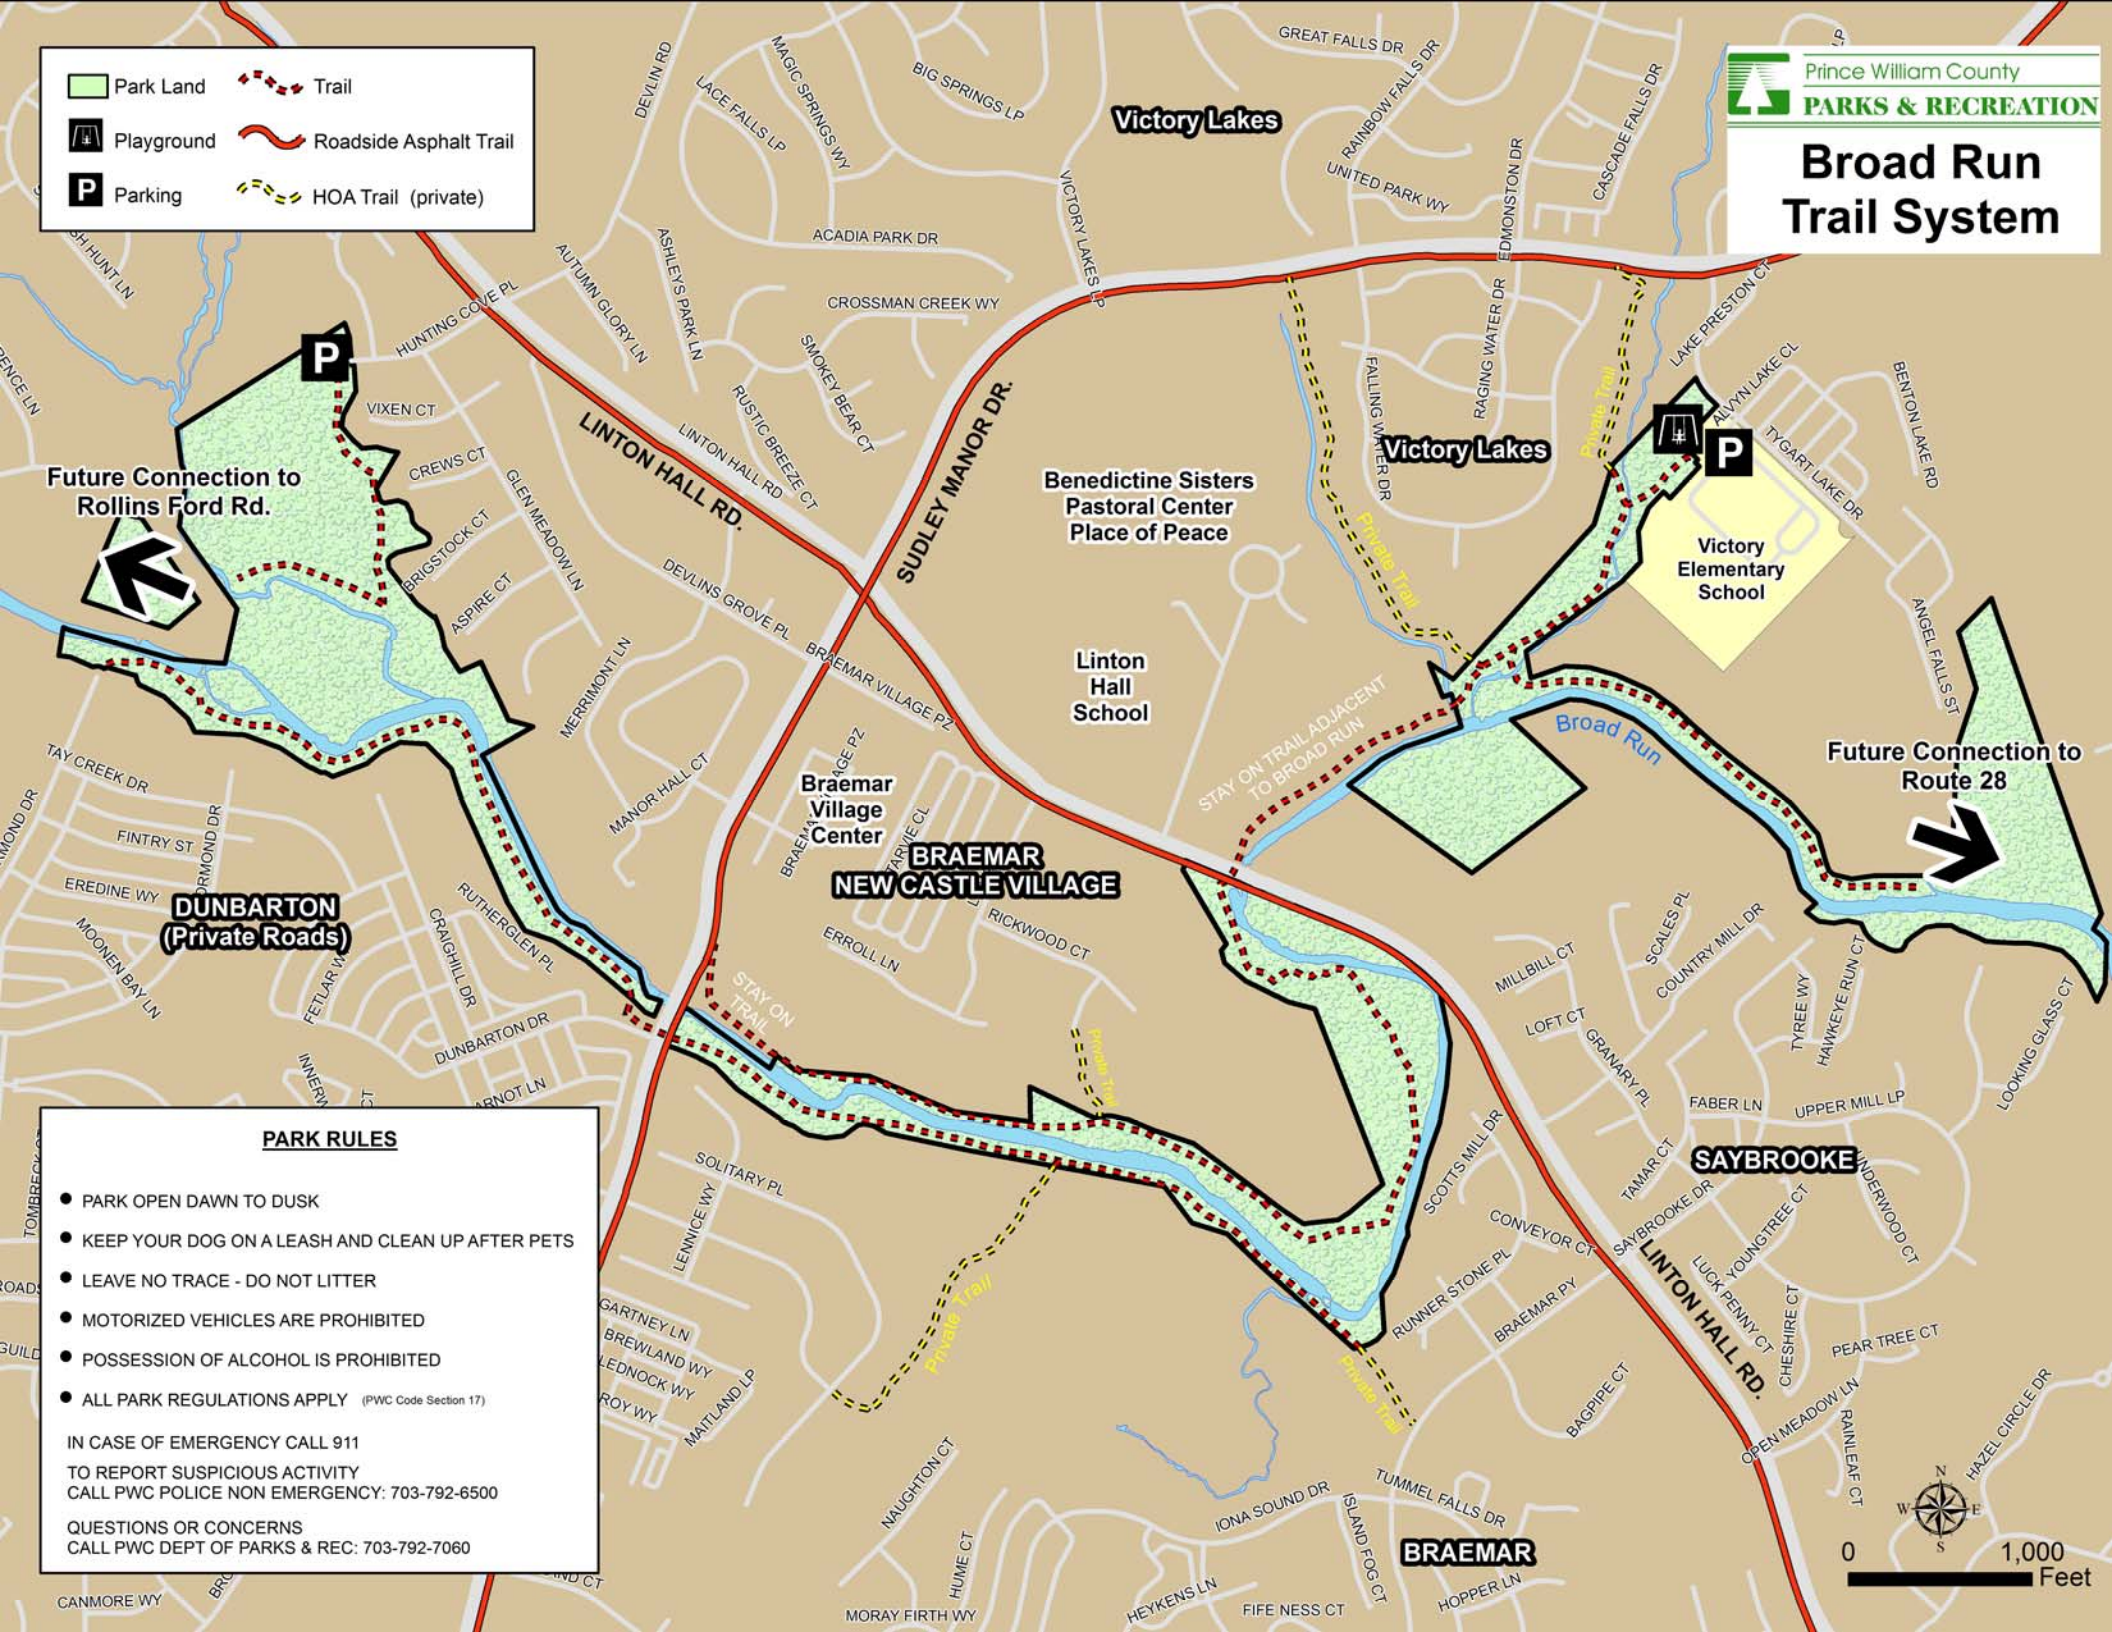

# Broad Run Trail System

 Park Land	 Trail
 Playground	 Roadside Asphalt Trail
 Parking	 HOA Trail (private)

Future Connection to  
 Rollins Ford Rd.

Future Connection to  
 Route 28

### PARK RULES

- PARK OPEN DAWN TO DUSK
- KEEP YOUR DOG ON A LEASH AND CLEAN UP AFTER PETS
- LEAVE NO TRACE - DO NOT LITTER
- MOTORIZED VEHICLES ARE PROHIBITED
- POSSESSION OF ALCOHOL IS PROHIBITED
- ALL PARK REGULATIONS APPLY (PWC Code Section 17)