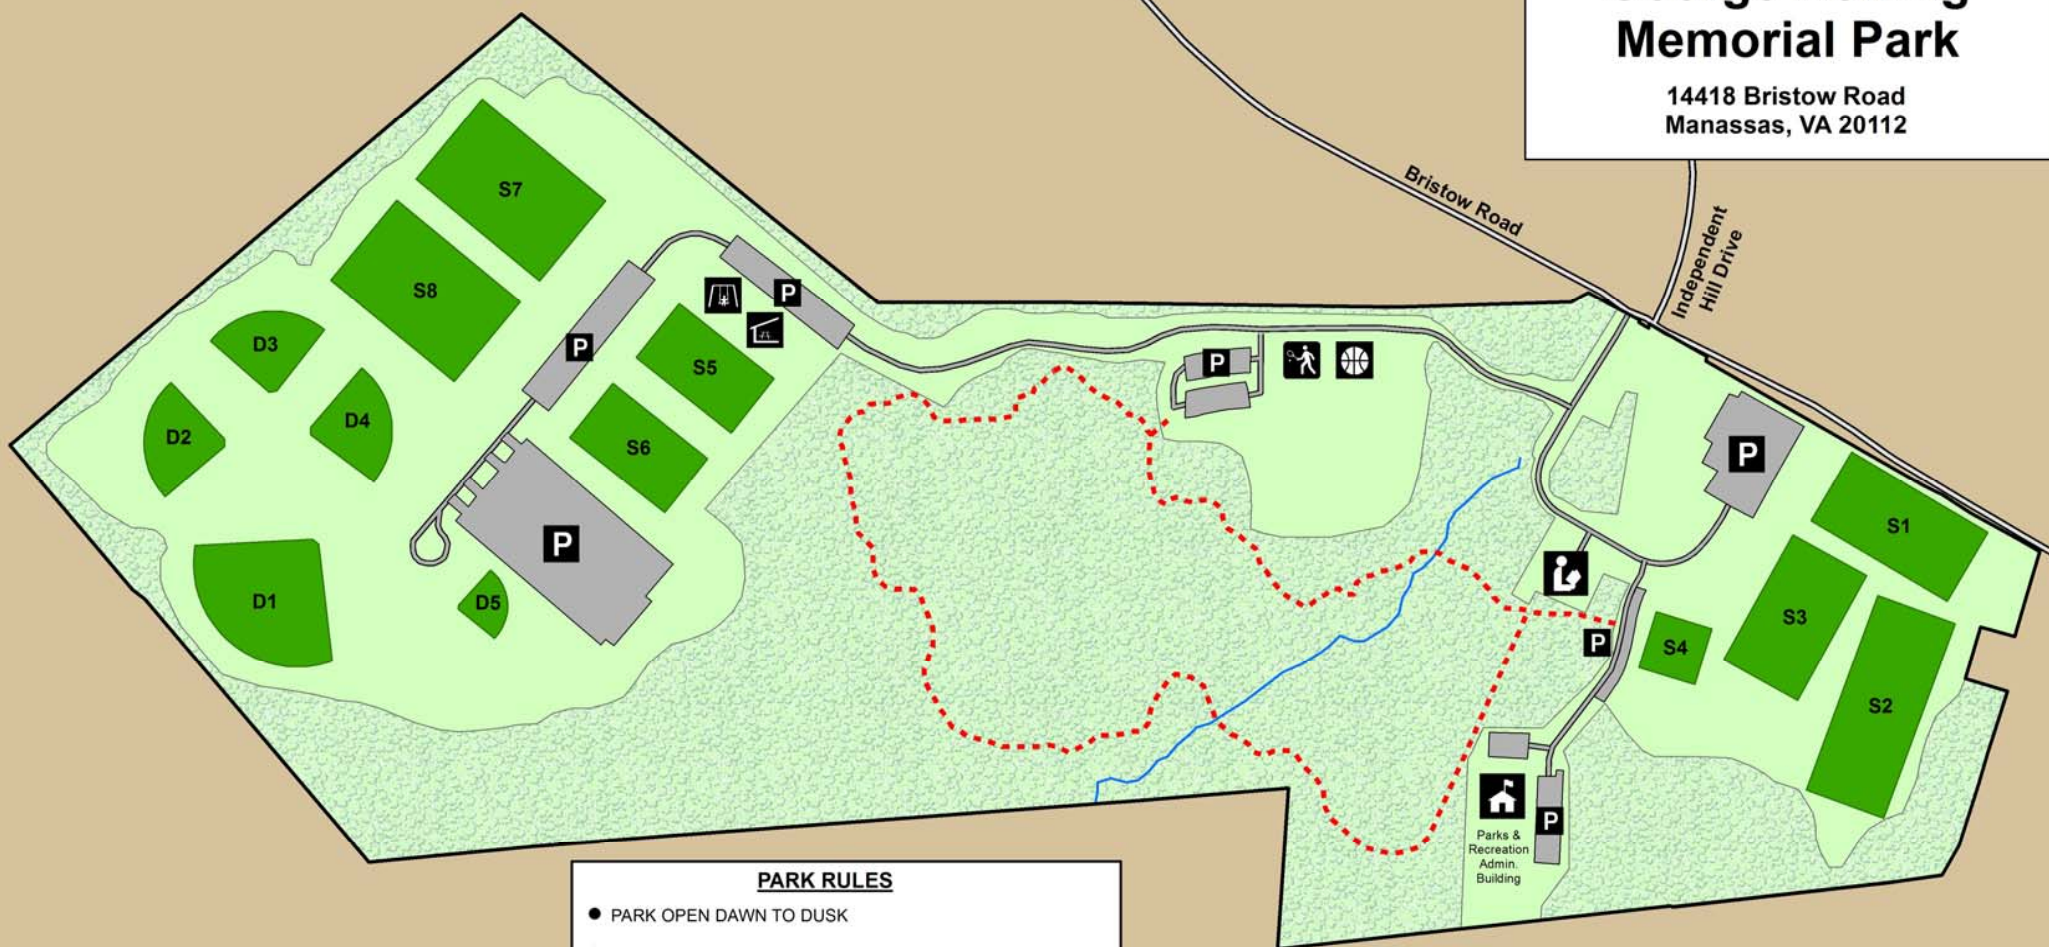

George Hellwig Memorial Park

14418 Bristow Road
 Manassas, VA 20112

PARK RULES

- PARK OPEN DAWN TO DUSK
 - KEEP YOUR DOG ON A LEASH AND CLEAN UP AFTER PETS
 - LEAVE NO TRACE - DO NOT LITTER
 - MOTORIZED VEHICLES ARE PROHIBITED
 - POSSESSION OF ALCOHOL IS PROHIBITED
 - ALL PARK REGULATIONS APPLY (PWC Code Section 17)
- IN CASE OF EMERGENCY CALL 911
 TO REPORT SUSPICIOUS ACTIVITY
 CALL PWC POLICE NON EMERGENCY: 703-792-6500
- QUESTIONS OR CONCERNS
 CALL PWC DEPT OF PARKS & REC: 703-792-7060

	Admin. Building		Pavilion
	Library		Basketball
	Parking		Sports Fields
	Tennis		Trails 1 Mile
	Playground		Stream