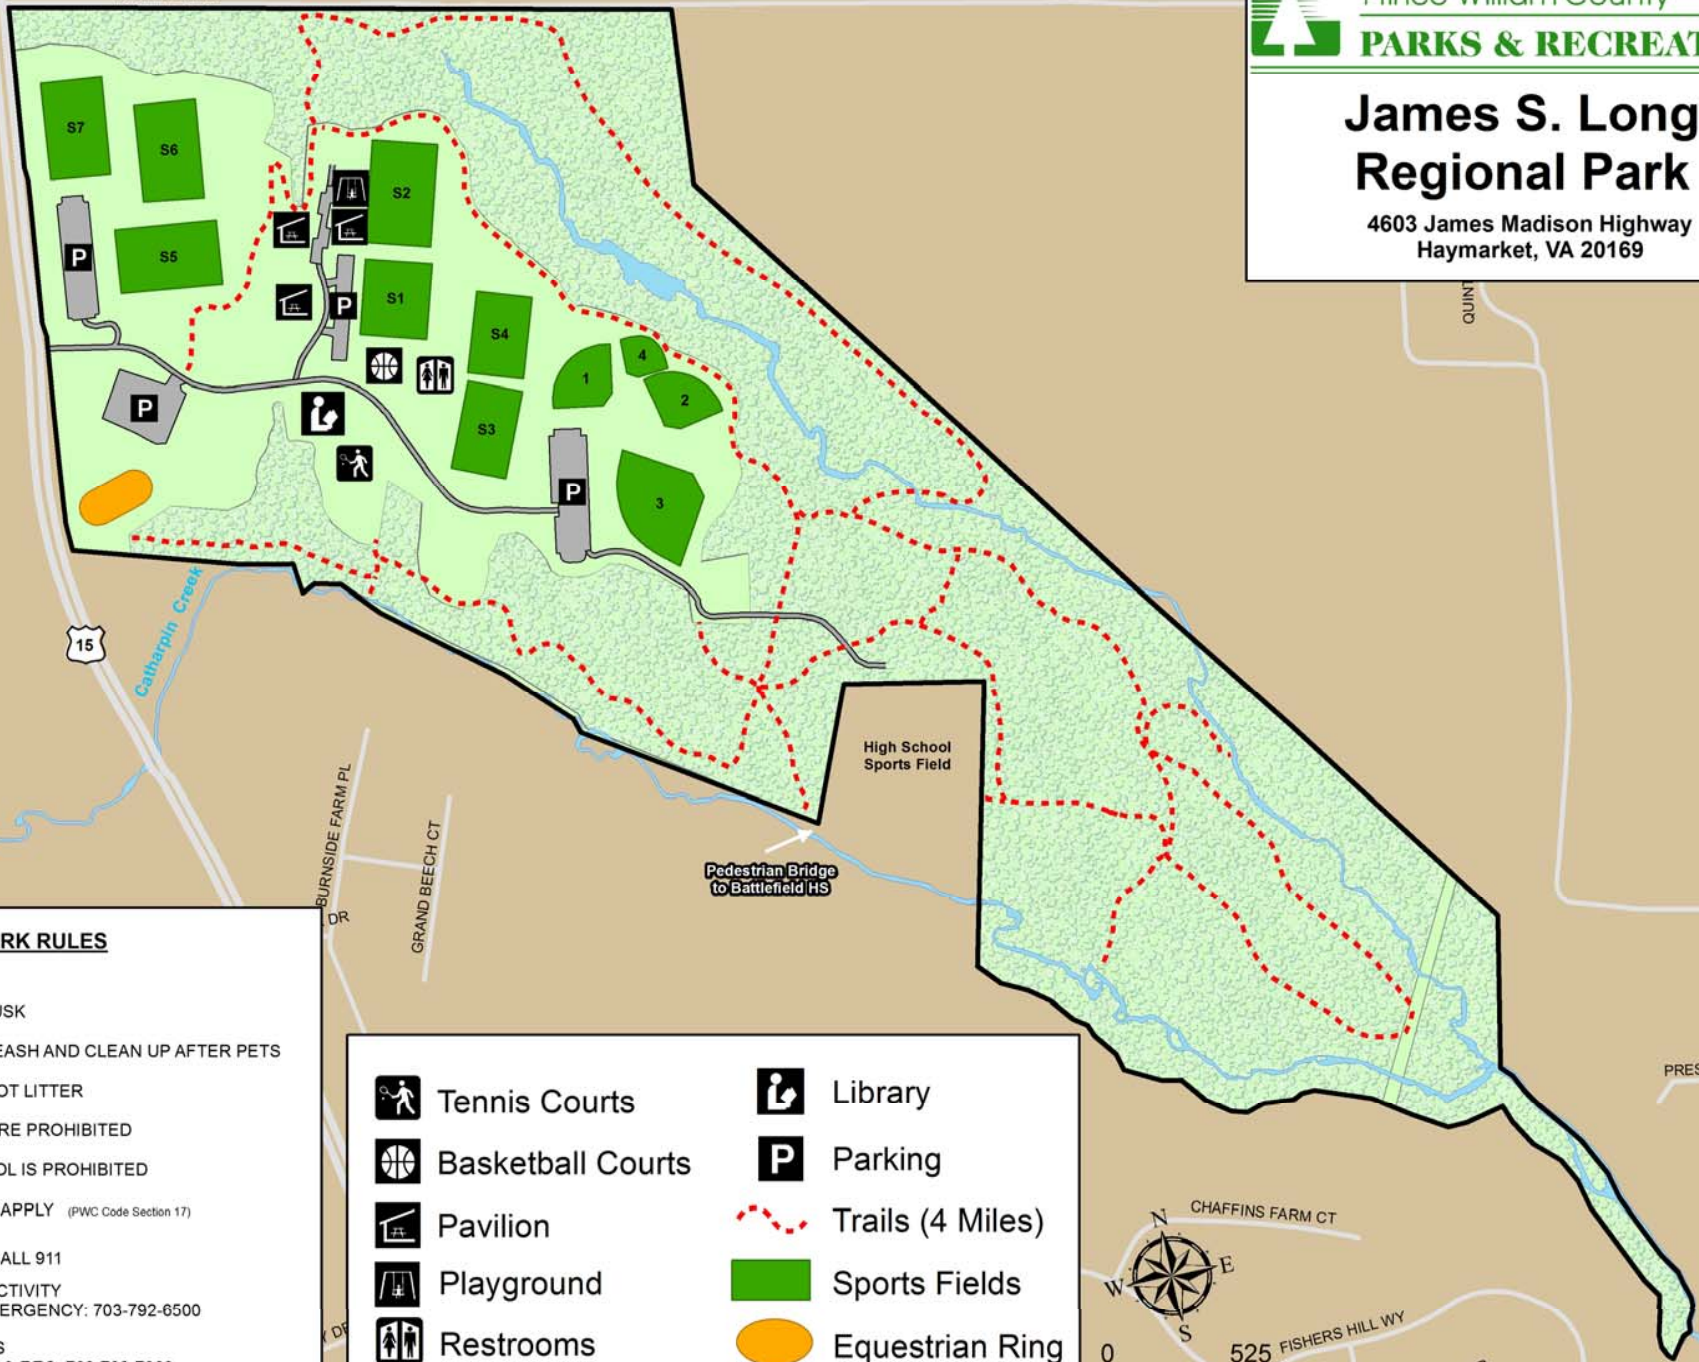

# James S. Long Regional Park

4603 James Madison Highway  
 Haymarket, VA 20169

### PARK RULES

- PARK OPEN DAWN TO DUSK
- KEEP YOUR DOG ON A LEASH AND CLEAN UP AFTER PETS
- LEAVE NO TRACE - DO NOT LITTER
- MOTORIZED VEHICLES ARE PROHIBITED
- POSSESSION OF ALCOHOL IS PROHIBITED
- ALL PARK REGULATIONS APPLY (PWC Code Section 17)

IN CASE OF EMERGENCY CALL 911  
 TO REPORT SUSPICIOUS ACTIVITY  
 CALL PWC POLICE NON EMERGENCY: 703-792-6500  
 QUESTIONS OR CONCERNS  
 CALL PWC DEPT OF PARKS & REC: 703-792-7060

 Tennis Courts	 Library
 Basketball Courts	 Parking
 Pavilion	 Trails (4 Miles)
 Playground	 Sports Fields
 Restrooms	 Equestrian Ring