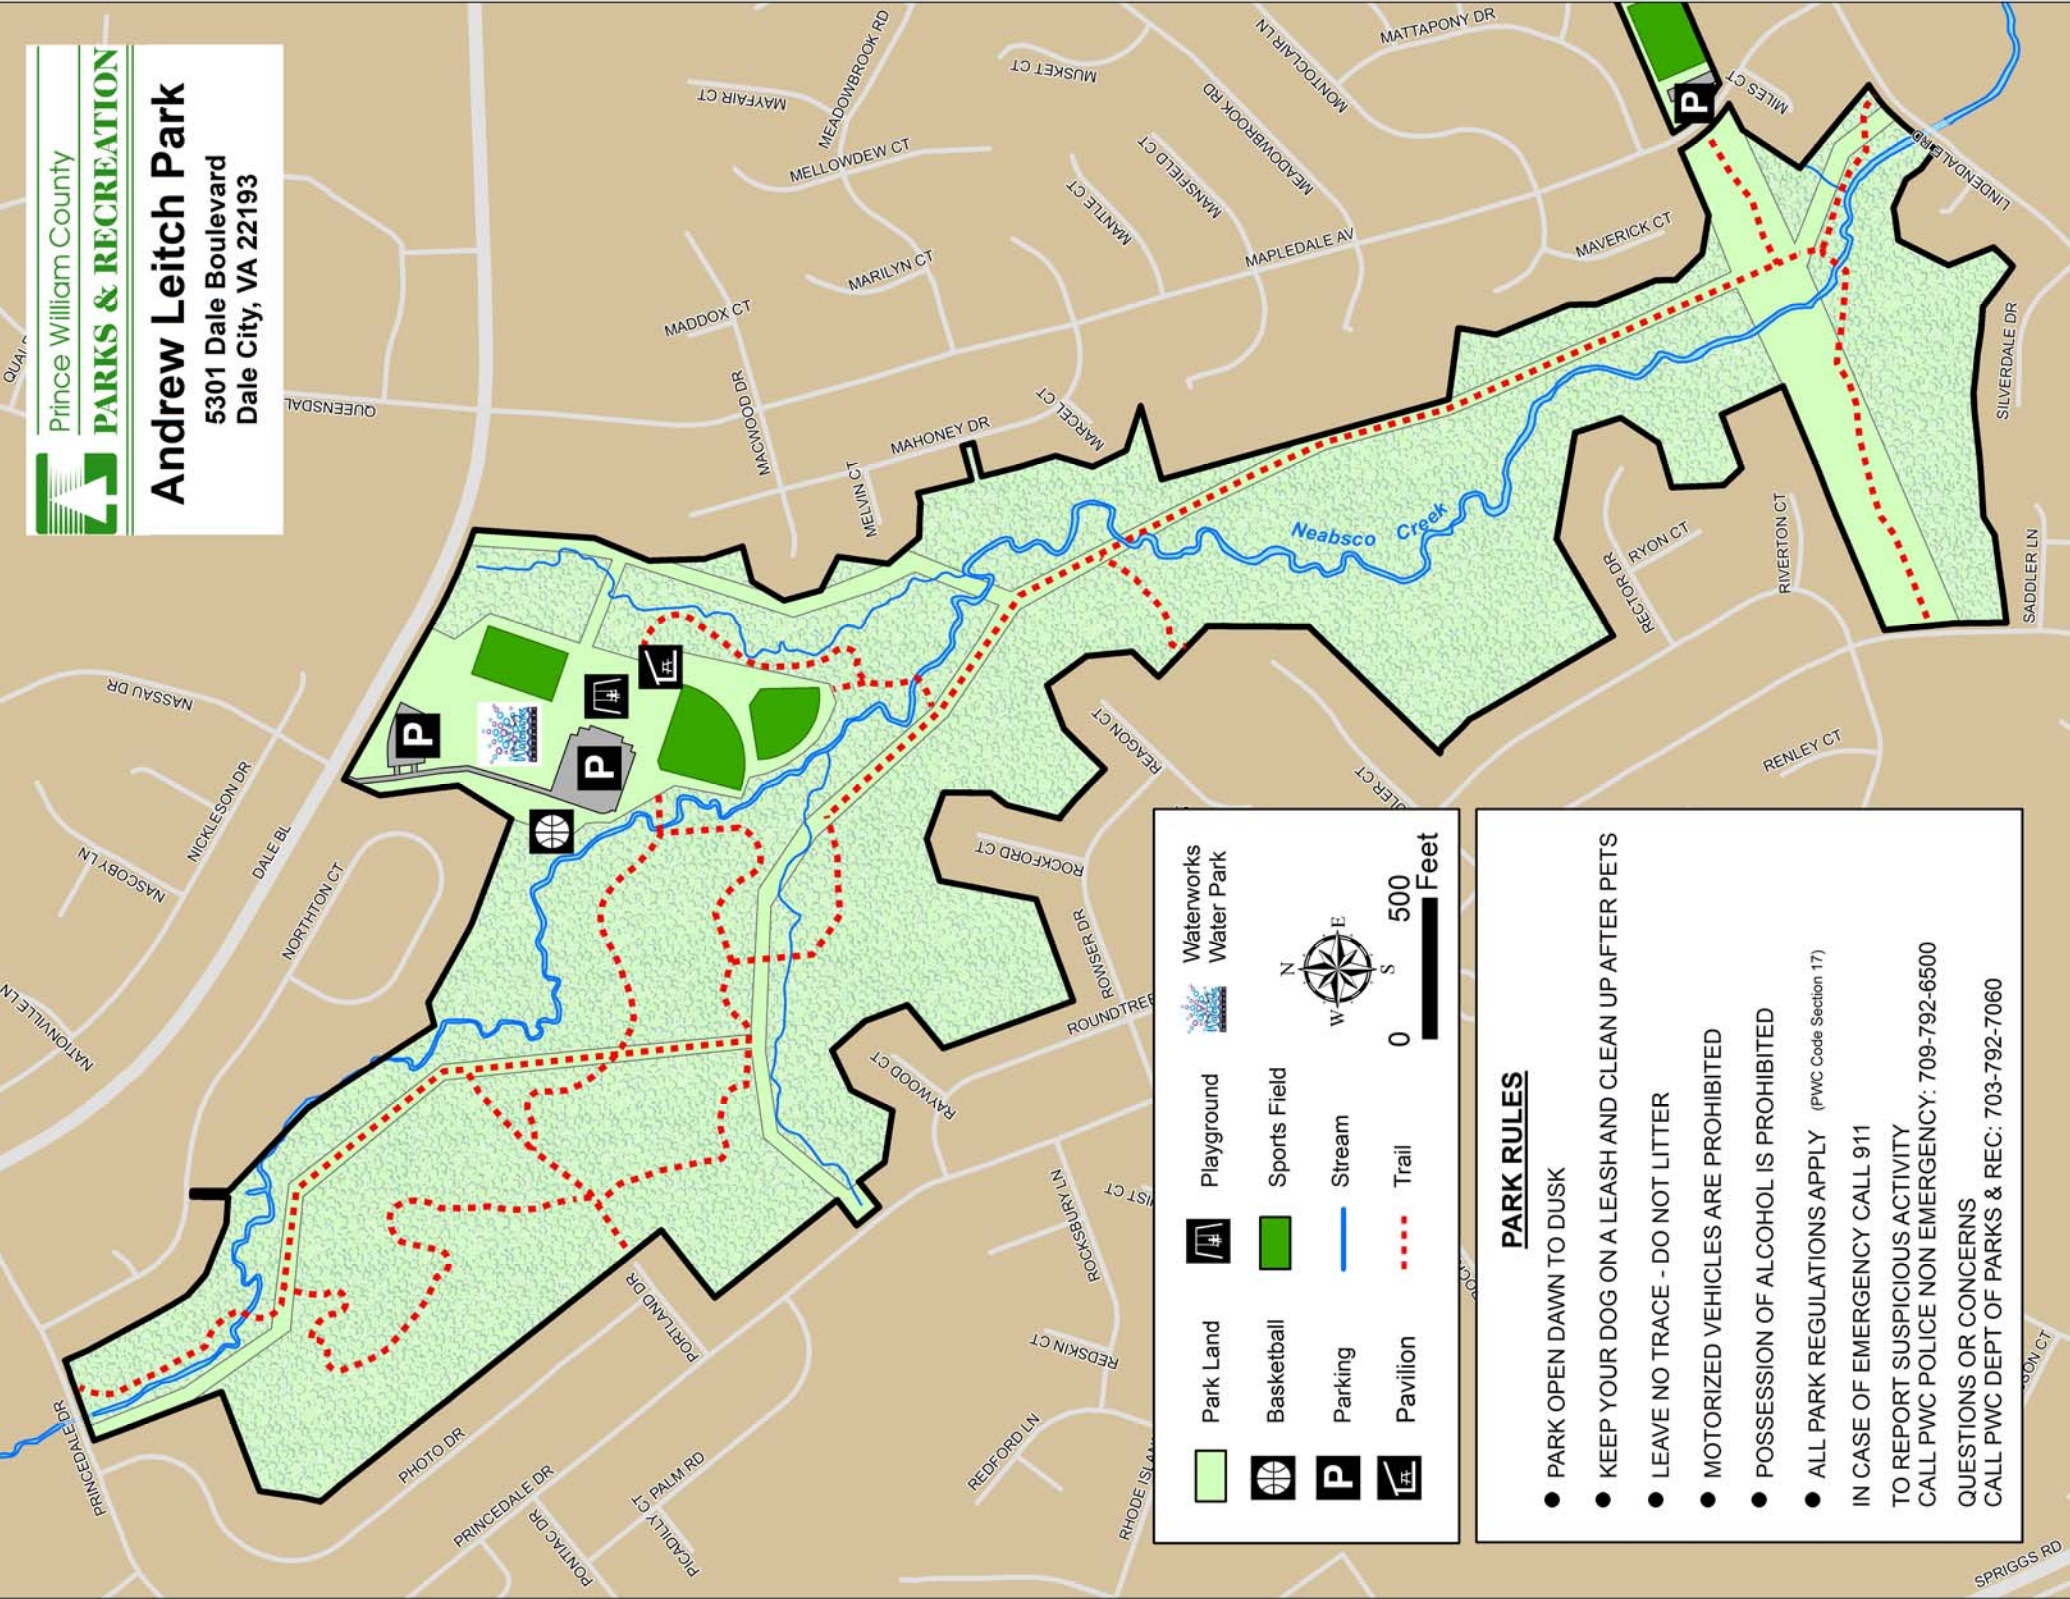

Andrew Leitch Park

5301 Dale Boulevard
 Dale City, VA 22193

Park Land	Basketball	Pavilion	Waterworks
Playground	Sports Field	Stream	Water Park
Parking	Trail		

0 500 Feet

- ### **PARK RULES**
- PARK OPEN DAWN TO DUSK
 - KEEP YOUR DOG ON A LEASH AND CLEAN UP AFTER PETS
 - LEAVE NO TRACE - DO NOT LITTER
 - MOTORIZED VEHICLES ARE PROHIBITED
 - POSSESSION OF ALCOHOL IS PROHIBITED
 - ALL PARK REGULATIONS APPLY (PWC Code Section 17)
- IN CASE OF EMERGENCY CALL 911
 TO REPORT SUSPICIOUS ACTIVITY
 CALL PWC POLICE NON EMERGENCY: 709-792-6500
 QUESTIONS OR CONCERNS
 CALL PWC DEPT OF PARKS & REC: 703-792-7060