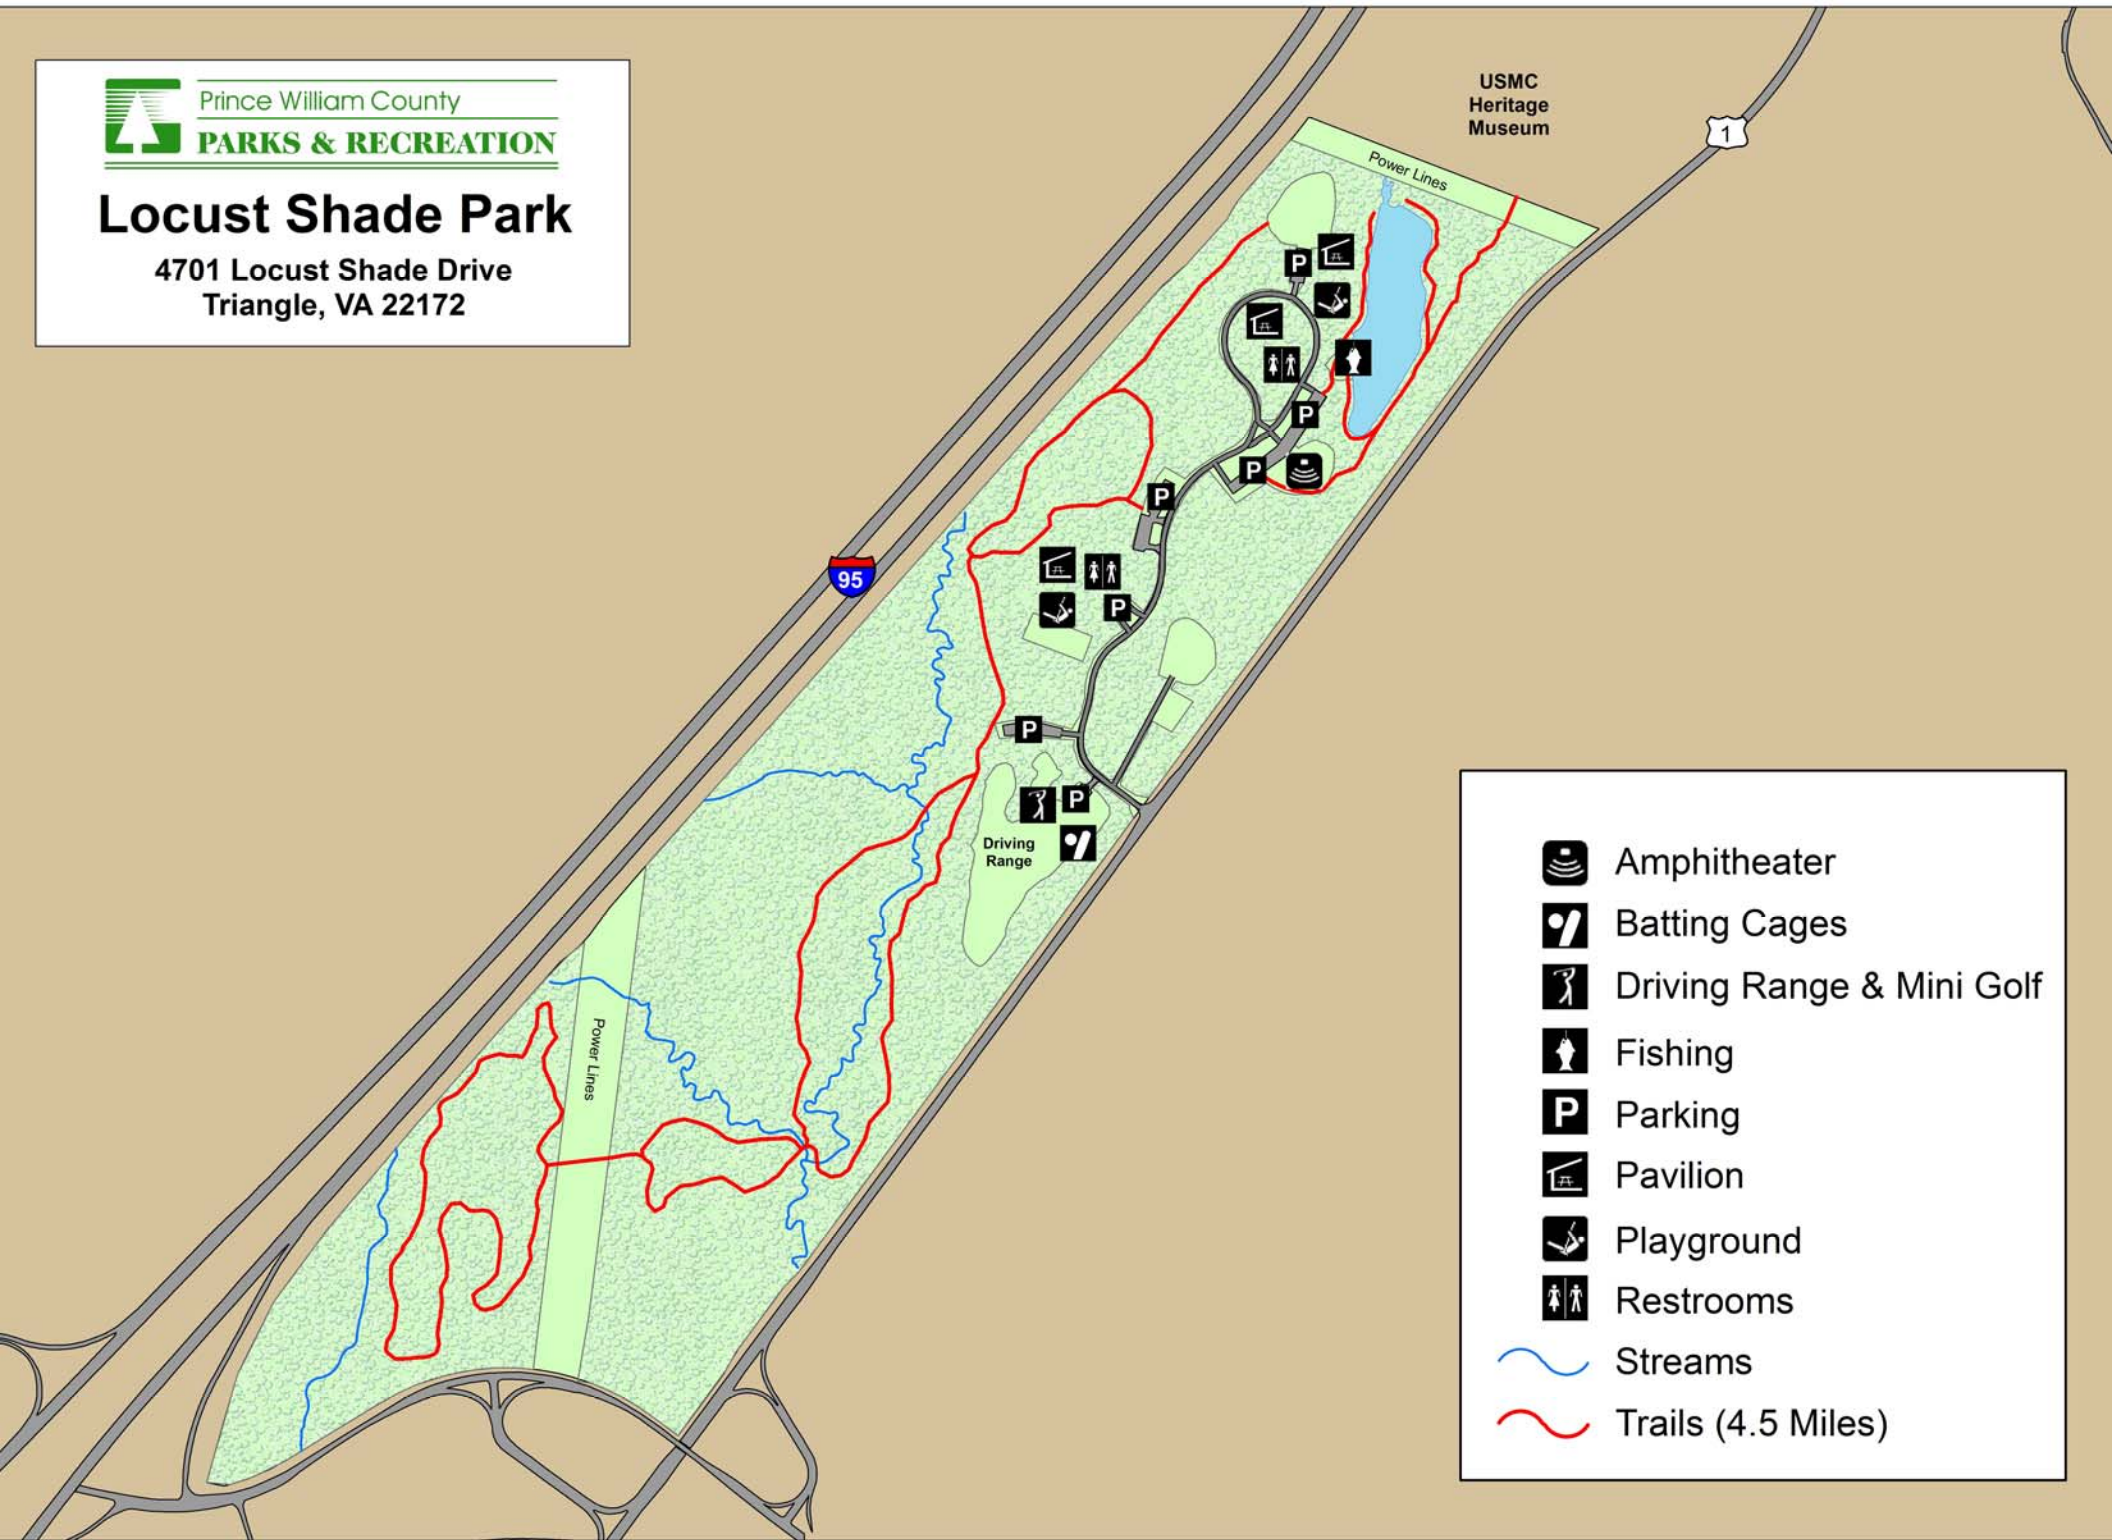

Prince William County  
**PARKS & RECREATION**

# Locust Shade Park

4701 Locust Shade Drive  
Triangle, VA 22172

USMC  
Heritage  
Museum

Power Lines

Power Lines

Driving  
Range

- Amphitheater
- Batting Cages
- Driving Range & Mini Golf
- Fishing
- Parking
- Pavilion
- Playground
- Restrooms
- Streams
- Trails (4.5 Miles)