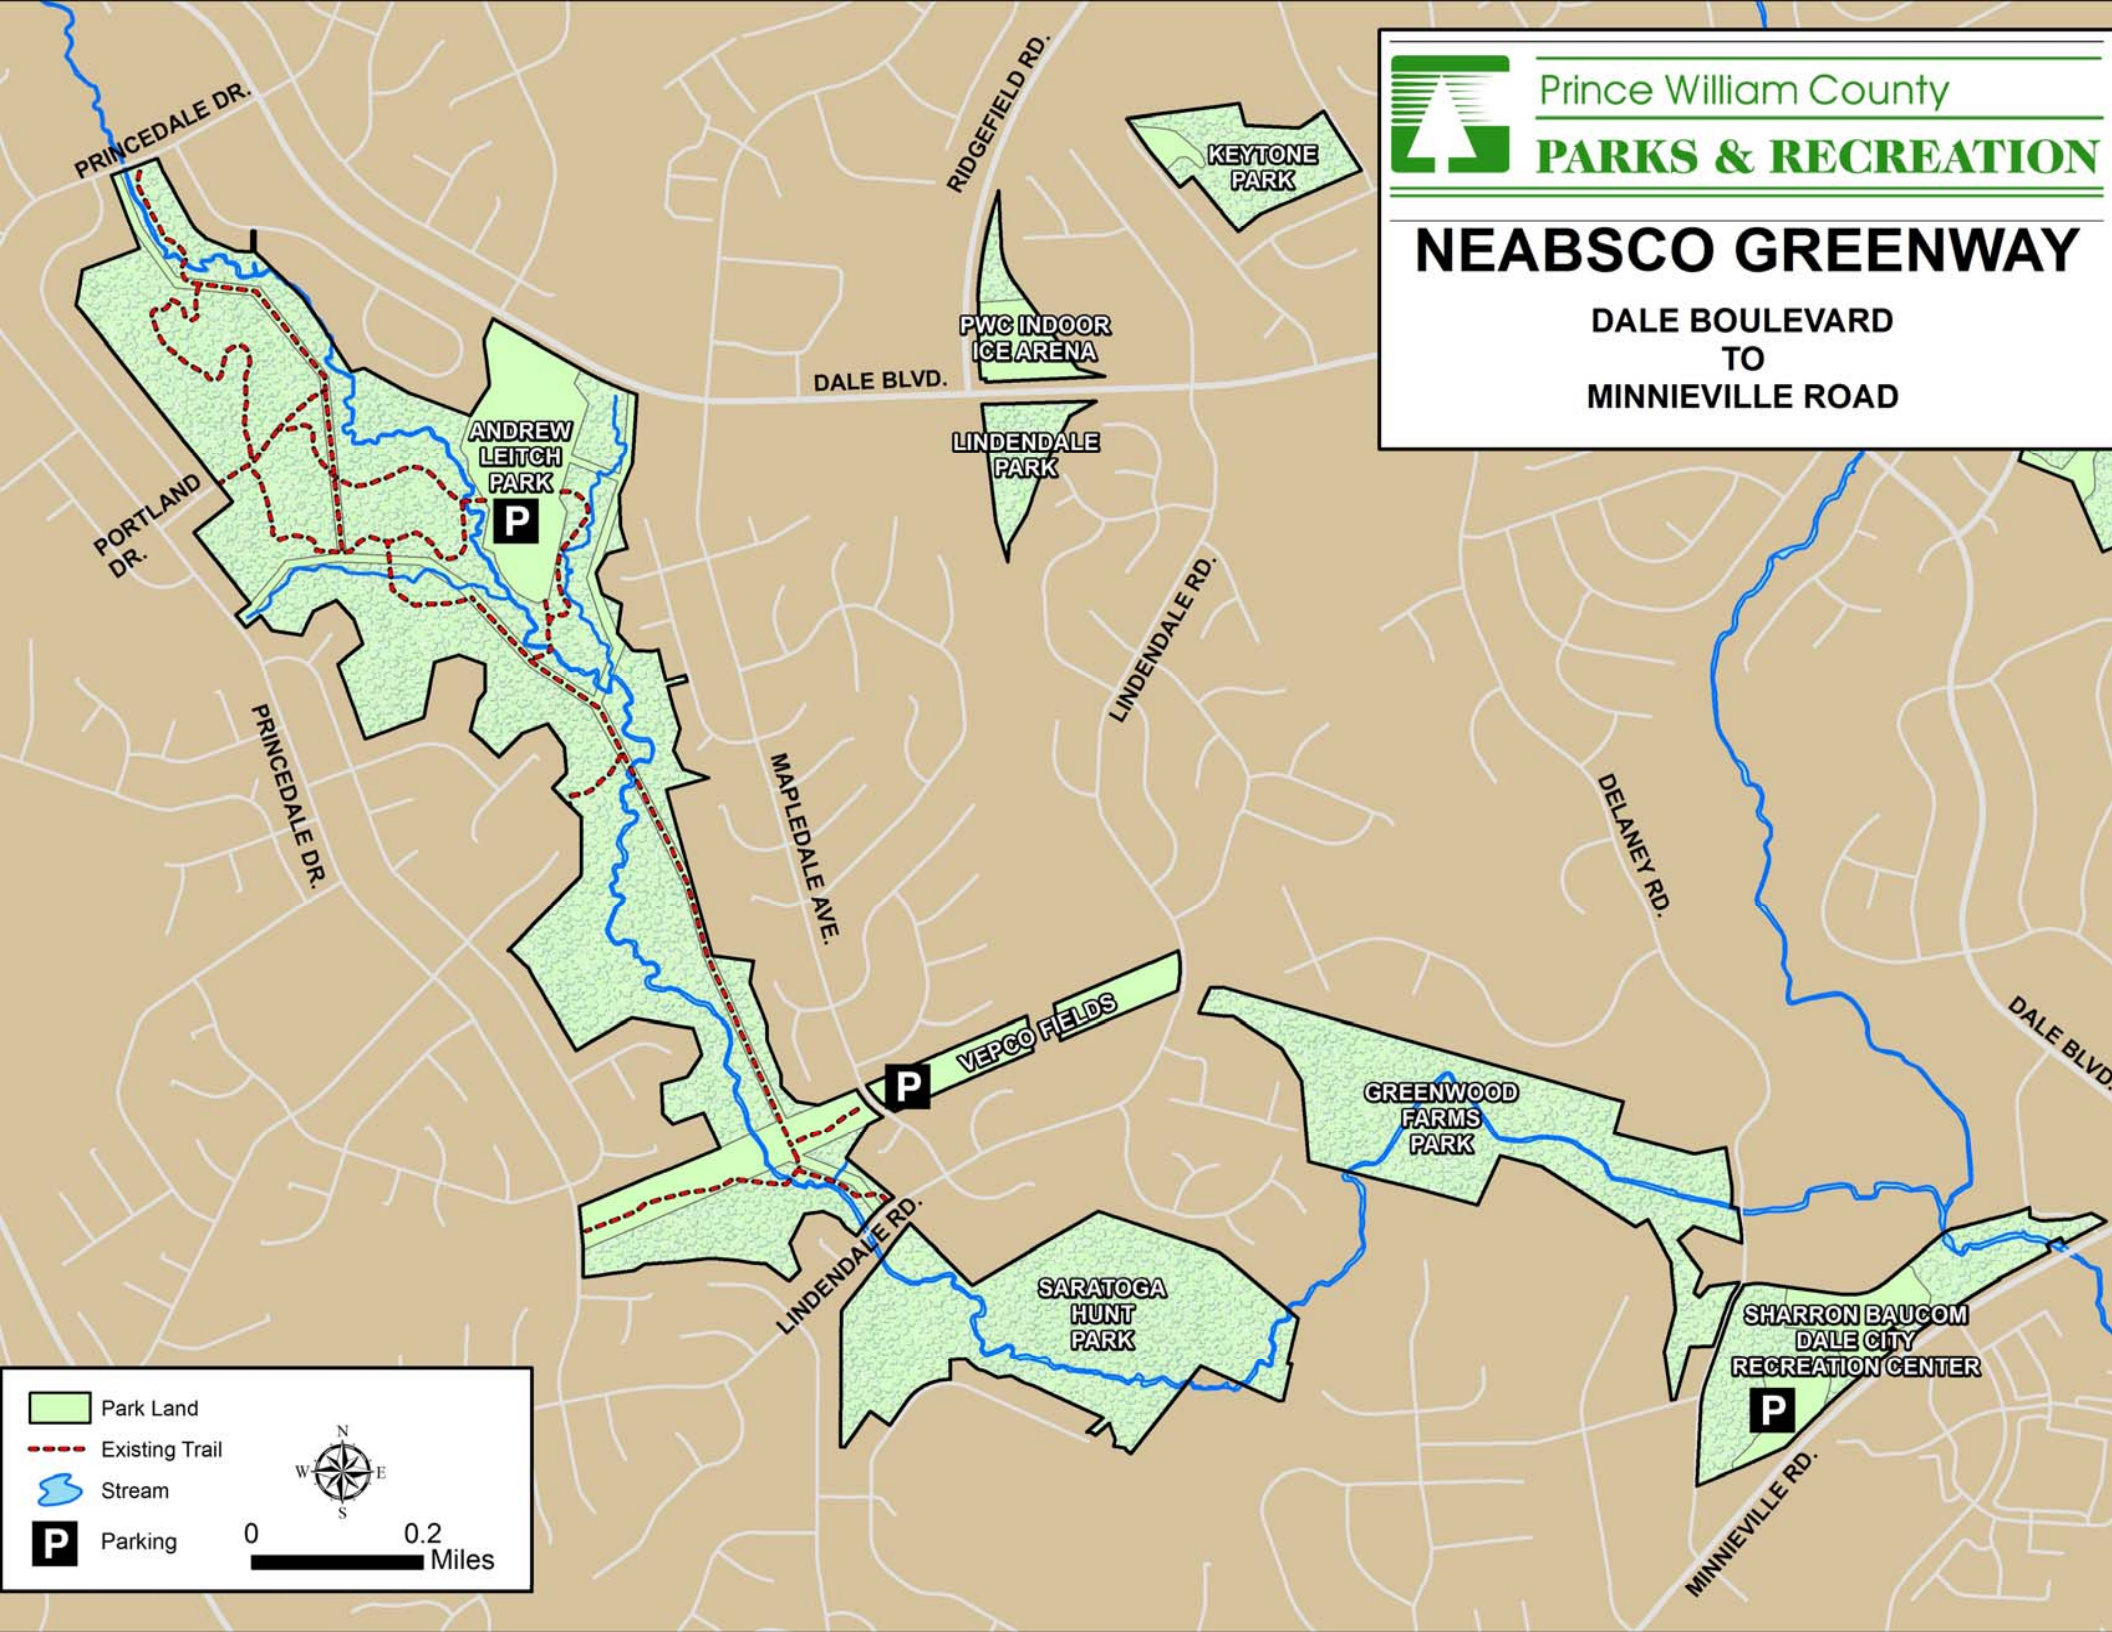

# NEABSCO GREENWAY

DALE BOULEVARD  
TO  
MINNEVILLE ROAD

-  Park Land
-  Existing Trail
-  Stream
-  Parking

0 0.2 Miles