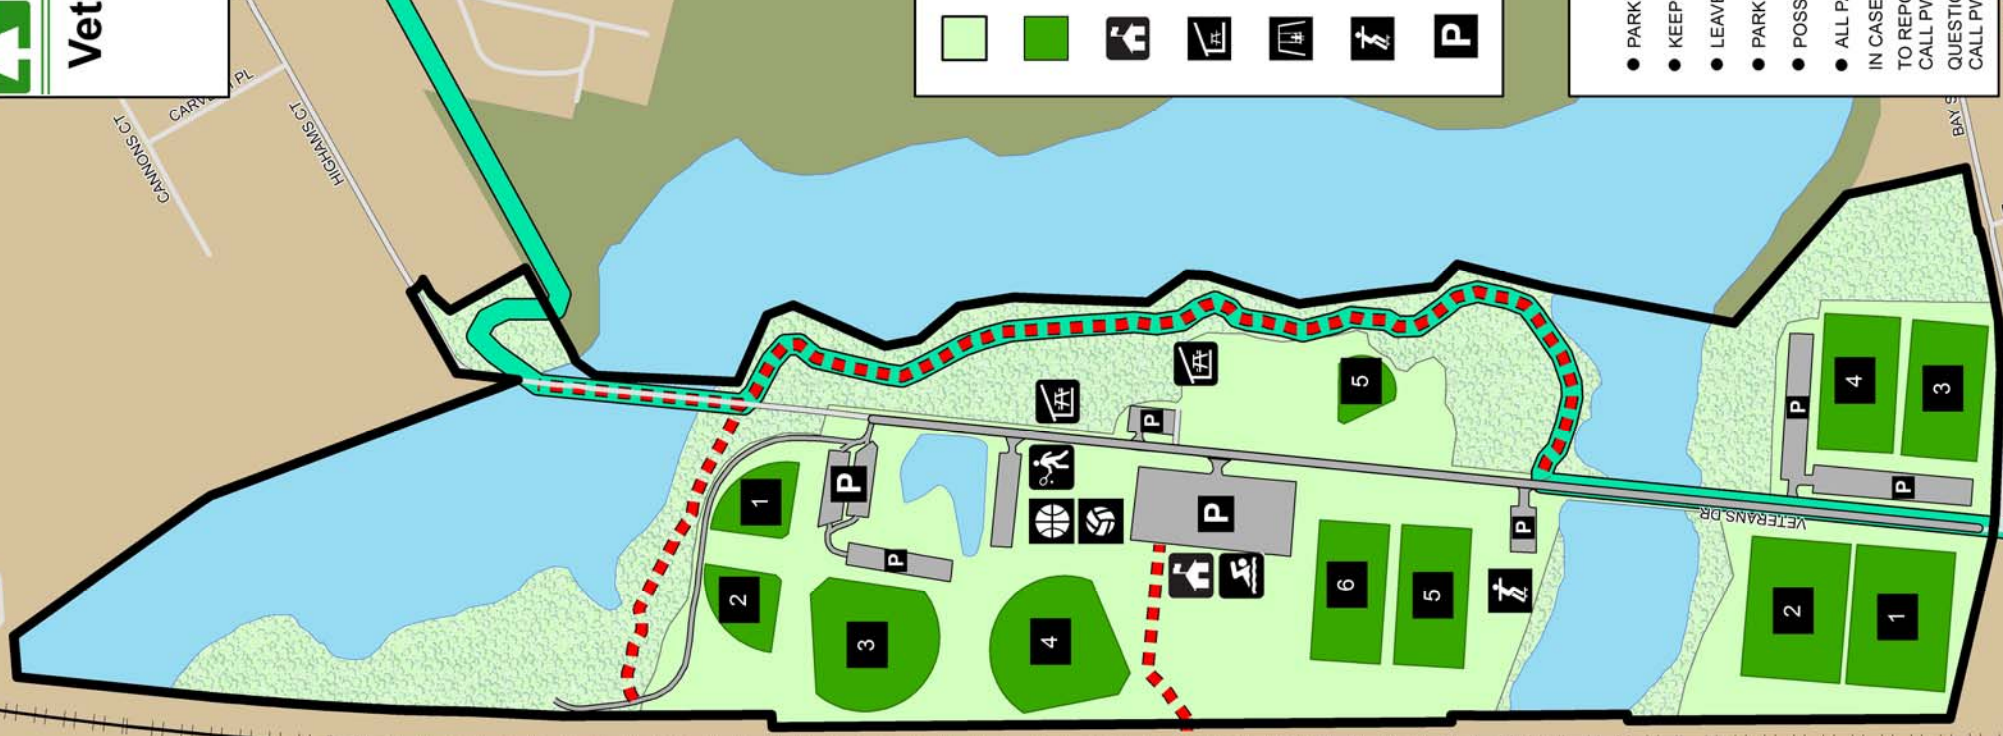

Jefferson Park

ROPE DR
ROPE CT

HALET CT

BAY VISTA DR
COVE LANDING DR

MOUNT PLEASANT DR

GRONN DR

ERRETT AV

PARTRIDGE RD

RIGGS CT

FISHER AV

Marumsco Acre
Lake Park

COLUMBIA RD

0 400 Feet

Prince William County

PARKS & RECREATION

Veterans Memorial Park

14300 Veterans Drive
Woodbridge, VA 22191

Occoquan Bay
National Wildlife Refuge

	Park Land		Tennis
	Sports Fields		Volley Ball
	Community Center		Basketball
	Pavilion		Pool
	Playground		Trail
	Skate Park		Potomac Heritage National Scenic Trail (Planned Route)
	Parking		

PARK RULES

- PARK OPEN DAWN TO DUSK
- KEEP YOUR DOG ON A LEASH AND CLEAN UP AFTER PETS
- LEAVE NO TRACE - DO NOT LITTER
- PARK ONLY IN DESIGNATED PARKING SPACES
- POSSESSION OF ALCOHOL IS PROHIBITED
- ALL PARK REGULATIONS APPLY (PWC Code Section 17)

IN CASE OF EMERGENCY CALL 911
TO REPORT SUSPICIOUS ACTIVITY
CALL PWC POLICE NON EMERGENCY: 709-792-6500
QUESTIONS OR CONCERNS
CALL PWC DEPT OF PARKS & REC: 703-792-7060